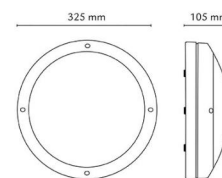

Belysningslösning

Ljuskälla: LED
Lumen output: 1400lm
Armaturljusflöde: 100 lm/W
Färgtemperatur: 3000K
Färgtolkningsindex (CRI/Ra): Ra>80
MacAdams faktor: SDCM: 3
Brinntid: L70/B50>100.000
Ljusuttag: Direkt
Optik: Opal
Ljusspridning: 110°
Fotobiologisk säkerhet: RG 0

Utgången