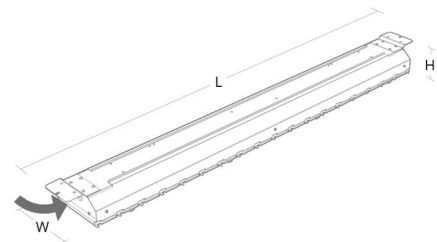

Arena Sport tillbehör

Arena Sport tillbehör 1500 156mm Vit Avrullningsbeslag för bollar

Enummer: 7214612
EAN: 5703821177528
SG nummer: 8249044887

Material och finish

Färg: Vit (RAL 9010, glans 25)

Montering/anslutning

Montering: Interiör
Modul: 1500 156mm

Mått

Längd (mm) L: 1705
Bredd (mm) W: 60
Höjd (mm) H: 19
Vikt (kg) brutto/netto: 1.2 / 1.2

Förpackning

Förpackning mått (mm): 1705 x 60 x 19

VDE Testing and Certification Institute		VDE
VDE Test Report		
Report No.	253251-TL1-1	
VDE File No.	1052400-2115-0805/253251	
Date of issue	2018-09-03	
Laboratory	VDE Testing and Certification Institute	
Address	Merianstrasse 28 63069 Offenbach/Main, Germany	
Testing location/ address	Merianstrasse 28 63069 Offenbach/Main, Germany	
Applicant's name	SG Production A/S	
Applicant's address	Egestubben 15-26, 5270 ODENSE, DENMARK	
Applied standard(s)	DIN VDE 0710 Teil 13:1981-05	
Test item description	Technical luminaire, fixed	
Trade Mark	SG	
Type reference(s)	Arena Sport 1200 D 89W, Arena Sport 1200 D 176W	
Ratings	220 - 240 V a.c.; 50 / 60 Hz; 89W, 176W, IP23, class I	
Test sample condition	<input checked="" type="checkbox"/> Non-damaged sample	
Remark:		
Sample entry date	2018-08-13	
Date (s) of performance of tests	2018-08-29	
Tested by:		
Name, Signature	Peter Kaufmann (Authorization of test report)	
Function	Testing engineer	
Verified by:		
Name, Signature	Thomas Lieser	
Function	Reviewer	
Report No.:	253251-TL1-1	Page 1 of 13
Disclaimer: This test report contains the result of a singular investigation carried out on the product submitted. A sample of this product was tested to found the accordance with the theoretical listed standards or classes of efficiency. The test report does not entitle for the use of a VDE Certification Mark and considers solely the requirements of the specifications mentioned below. Whenever reference is made to this test report towards third party, this test report shall be made available on the very spot in full length.		