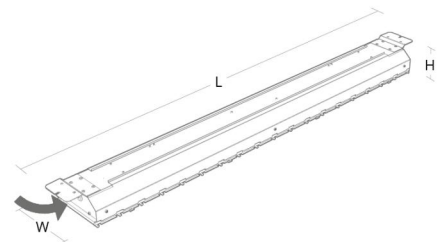

Montering: Interiör
Modul: 1500 156mm

Mått

Längd (mm) L: 1705
Bredd (mm) W: 60
Höjd (mm) H: 19
Vikt (kg) brutto/netto: 1.2 / 1.2

Förpackning

Förpackning mått (mm): 1705 x 60 x 19

VDE Testing and Certification Institute		VDE	
VDE Test Report			
Report No.	253251-TL1-1		
VDE File No.	1052400-2115-0805/253251		
Date of issue	2018-09-03		
Laboratory	VDE Testing and Certification Institute		
Address	Merianstrasse 28 63069 Offenbach/Main, Germany		
Testing location/ address	Merianstrasse 28 63069 Offenbach/Main, Germany		
Applicant's name	SG Production A/S		
Applicant's address	Egestubben 15-26, 5270 ODENSE, DENMARK		
Applied standard(s)	DIN VDE 0710 Teil 13:1981-05		
Test item description	Technical luminaire, fixed		
Trade Mark	SG		
Type reference(s)	Arena Sport 1200 D 89W, Arena Sport 1200 D 176W		
Ratings	220 - 240 V a.c.; 50 / 60 Hz; 89W, 176W, IP23, class I		
Test sample condition	<input checked="" type="checkbox"/> Non-damaged sample		
Remark:			
Sample entry date	2018-08-13		
Date (s) of performance of tests	2018-08-29		
Tested by:			
Name, Signature	Peter Kaufmann	(Authorization of test report)	
Function	Testing engineer		
Verified by:			
Name, Signature	Thomas Lieser		
Function	Reviewer		
Report No.:	253251-TL1-1	Page	1 of 13
Disclaimer:			
<small>This test report contains the result of a singular investigation carried out on the product submitted. A sample of this product was tested to found the accordance with the theoretical listed standards or classes of efficiency. This test report does not entitle for the use of a VDE Certification Mark and considers solely the requirements of the specifications mentioned below. Whenever reference is made to this test report towards third party, this test report shall be made available on the very spot in full length.</small>			