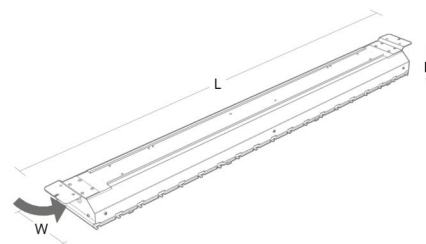

Montering: Interiör
Modul: 1200 296mm

Mått

Längd (mm) L: 1205
Bredd (mm) W: 200
Höjd (mm) H: 48
Vikt (kg) brutto/netto: 1.2 / 1.2

Förpackning

Förpackning mått (mm): 1205 x 200 x 48

VDE Testing and Certification Institute		VDE	
VDE Test Report			
Report No.	253251-TL1-1		
VDE File No.	1052400-2115-0805/253251		
Date of issue	2018-09-03		
Laboratory	VDE Testing and Certification Institute		
Address	Merianstrasse 28 63069 Offenbach/Main, Germany		
Testing location/ address	Merianstrasse 28 63069 Offenbach/Main, Germany		
Applicant's name	SG Production A/S		
Applicant's address	Egestubben 15-26, 5270 ODENSE, DENMARK		
Applied standard(s)	DIN VDE 0710 Teil 13:1981-05		
Test item description	Technical luminaire, fixed		
Trade Mark	SG		
Type reference(s)	Arena Sport 1200 D 89W, Arena Sport 1200 D 176W		
Ratings	220 – 240 V a.c.; 50 / 60 Hz; 89W, 176W, IP23, class I		
Test sample condition	<input checked="" type="checkbox"/> Non-damaged sample		
Remark:			
Sample entry date	2018-08-13		
Date (s) of performance of tests	2018-08-29		
Tested by:			
Name, Signature	Peter Kaufmann (Authorization of test report)		
Function	Testing engineer		
Verified by:			
Name, Signature	Thomas Lieser		
Function	Reviewer		
Report No.:	253251-TL1-1	Page	1 of 13
Disclaimer:			
<small>This test report contains the result of a singular investigation carried out on the product submitted. A sample of this product was tested to found the accordance with the theoretical listed standards or clauses of specifications. The test report does not entitle for the use of a VDE Contributor Mark and considers solely the requirements of the specifications mentioned below. Whenever reference is made to this test report towards third party, this test report shall be made available on the very spot in full length.</small>			