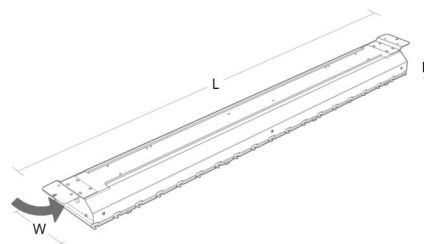

Montering: Interiör
Modul: 1200 156mm

Mått

Längd (mm) L: 1205
Bredd (mm) W: 60
Höjd (mm) H: 19
Vikt (kg) brutto/netto: 0.8 / 0.6

Förpackning

Förpackning mått (mm): 1205 x 60 x 19

VDE Testing and Certification Institute		VDE	
VDE Test Report			
Report No.	253251-TL1-1		
VDE File No.	1052400-2115-0805/253251		
Date of issue	2018-09-03		
Laboratory	VDE Testing and Certification Institute		
Address	Merianstrasse 28 63069 Offenbach/Main, Germany		
Testing location/ address	Merianstrasse 28 63069 Offenbach/Main, Germany		
Applicant's name	SG Production AIS		
Applicant's address	Egestubben 15-26, 5270 ODENSE, DENMARK		
Applied standard(s)	DIN VDE 0710 Teil 13:1981-05		
Test item description	Technical luminaire, fixed		
Trade Mark	SG		
Type reference(s)	Arena Sport 1200 D 89W, Arena Sport 1200 D 176W		
Ratings	220 - 240 V a.c.; 50 / 60 Hz; 89W, 176W, IP23, class I		
Test sample condition	<input checked="" type="checkbox"/> Non-damaged sample		
Remark			
Sample entry date	2018-08-13		
Date (s) of performance of tests	2018-08-29		
Tested by			
Name, Signature	Peter Kaufmann (Authorization of test report)		
Function	Testing engineer		
Verified by			
Name, Signature	Thomas Lieser		
Function	Reviewer		
Report No.	253251-TL1-1	Page	1 of 13
Disclaimer:			
<small>This test report contains the result of a singular investigation carried out on the product submitted. A sample of this product was tested to found the accordance with the theoretical listed standards or classes of efficiency. This report does not entitle for the use of a VDE Certification Mark and considers solely the requirements of the specifications mentioned below. Whenever reference is made to this test report towards third party, this test report shall be made available on the very spot in full length.</small>			