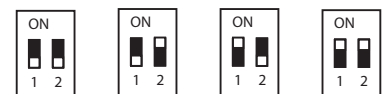

Dipswitch

Rax Soft 200 Satin 4500lm	mA	800	900	950	1050
	lm	77%	86%	91%	100%
		UGR <22