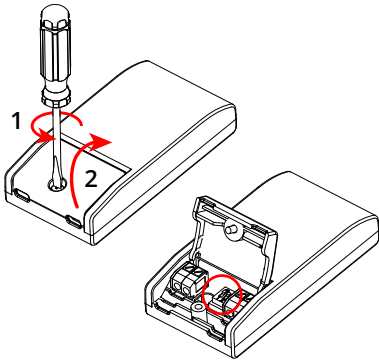

Dipswitch

Rax Soft 200 Satin 1600lm	mA	200	250	300	350	400	450
	lm	57%	71%	86%	100%	111%	125%
		UGR <16		UGR <19			
Rax Soft 200 Satin Asymmetric 1600lm	mA	200	250	300	350	400	450
	lm	51%	64%	76%	89%	100%	112%