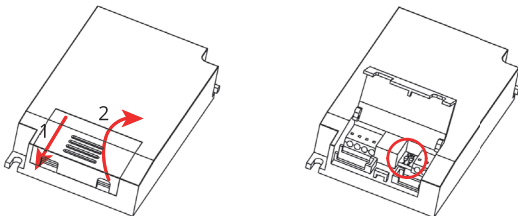

Dipswitch

Rax Soft 200 Satin 4500lm	mA	800	900	950	1050
	lm	77%	86%	91%	100%
		UGR <22