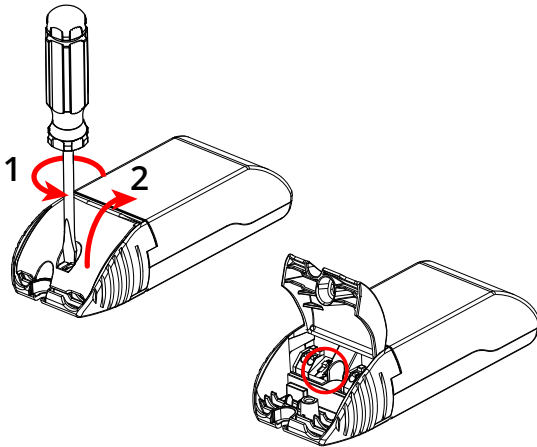

Dipswitch

Rax Soft 200 Satin 2200lm	mA	500	600	700	800
	lm	100%	118%	138%	154%
		UGR <19		UGR <22	
Rax Soft 200 Satin 3000lm	mA	500	600	700	800
	lm	72%	86%	100%	111%
		UGR <19		UGR <22	
Rax Soft 200 Satin 2200lm Ra>90	mA	500	600	700	800
	lm	84%	100%	116%	130%
		UGR <19		UGR <22	
Rax Soft 200 Black 2200lm	mA	500	600	700	800
	lm	84%	100%	116%	130%
		UGR <19		UGR <22	
Rax Soft 200 Black 3000lm	mA	500	600	700	800
	lm	65%	78%	90%	100%
		UGR <19		UGR <22	
Rax Soft 200 Satin Asymmetric 2200lm	mA	500	600	700	800
	lm	84%	100%	116%	130%
		UGR <19		UGR <22	
Rax Soft 200 Satin Asymmetric 3000lm	mA	500	600	700	800
	lm	65%	77%	90%	100%