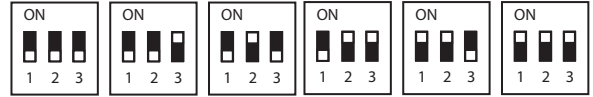

Dipswitch

Rax Soft 200 Satin 1600lm	mA	200	250	300	350	400	450
	lm	57%	71%	86%	100%	111%	125%
		UGR <16		UGR <19			
Rax Soft 200 Satin Asymmetric 1600lm	mA	200	250	300	350	400	450
	lm	51%	64%	76%	89%	100%	112%