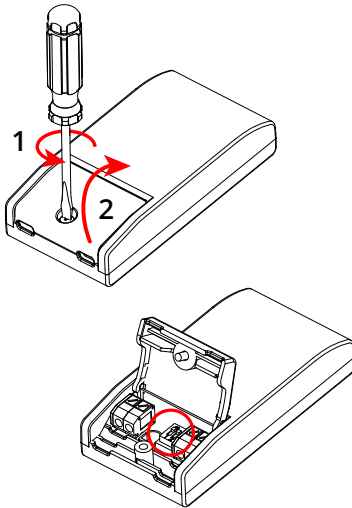

Dipswitch

Rax Soft 150 Satin 1600lm	mA	200	250	300	350	400	450	
	lm	57%	71%	86%	100%	111%	125%	
		UGR <19			UGR <22			
Rax Soft 150 Black 1600lm	mA	200	250	300	350	400	450	
	lm	51%	64%	76%	89%	100%	112%	
		UGR <19					UGR <22	
Rax Soft 150 Satin Asymmetric 1600lm	mA	200	250	300	350	400	450	
	lm	51%	64%	76%	89%	100%	112%