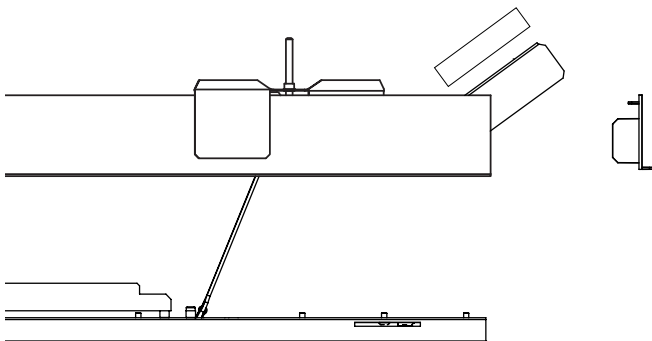

Push

Brown	1	Lus (Live Unswitch)
Black	2	Ls (Live Switch)
Y/G	⊕	Earth
Blue	N	Neutral
Grey	3	Neutral

Extend

1

2

3

30...0...30

80...0...80

80...0...80

30...0...30

End

1

2

3