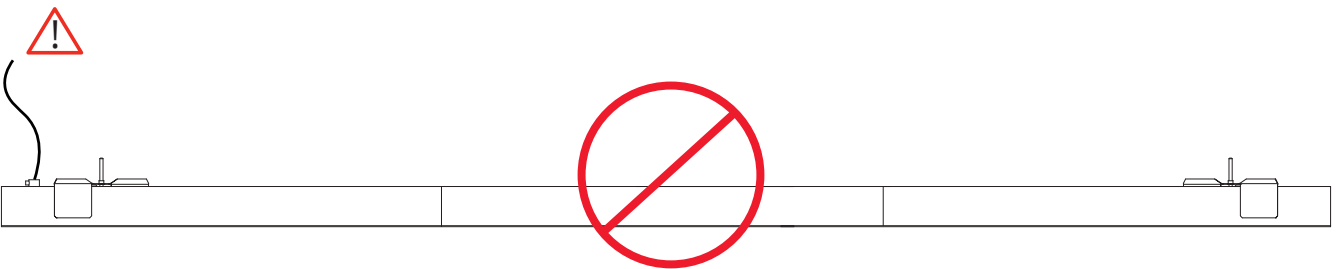

Push

Brown	1	Lus (Live Unswitch)
Black	2	Ls (Live Switch)
Y/G	⊕	Earth
Blue	N	Neutral
Grey	3	Neutral

Extend

1

2

3

30...0...30

80...0...80