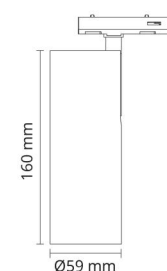

Zip Tube Mini TW

Zip Tube Mini TW White 620lm (@4000K) 2000-4000K Ra>90 Tunable White LEDDim

Article code: 320602
EAN: 7021983206022

Electrical

System wattage: 13W
Voltage: 220-240V
Max. luminaires per circuit breaker: B10: 74, B16: 118, C10: 74, C16: 118

Light technic

Type of light source: LED
Luminous flux: 620lm (@4000K)
Efficacy: 48 lm/W
Colour temperature: 2000-4000K
Colour rendering (CRI): Ra>90
MacAdams factor: SDCM: 2
Lifetime: L90/B10>100,000
Light distribution: Direct
Optic: Reflector medium
Beam angle: 40°
Visible flicker (PstLM): 0.11
Stroboscopic flicker (SVM): 0.03

Materials and finish

Housing: Aluminium
Colour: White (RAL 9003)
Optics: Polycarbonat (PC)

Mounting/Connection

Mounting: Surface, Indoor
Connection: Zip track (adapter included)

Dimensions

Length (mm) L: 160
Width (mm) W: 59
Height (mm) H: 160
Weight (kg) gross/net: 0.5 / 0.455

Packaging

Packing dimensions (mm): 90 x 70 x 195

7 0 2 1 9 8 3 2 0 6 0 2 2