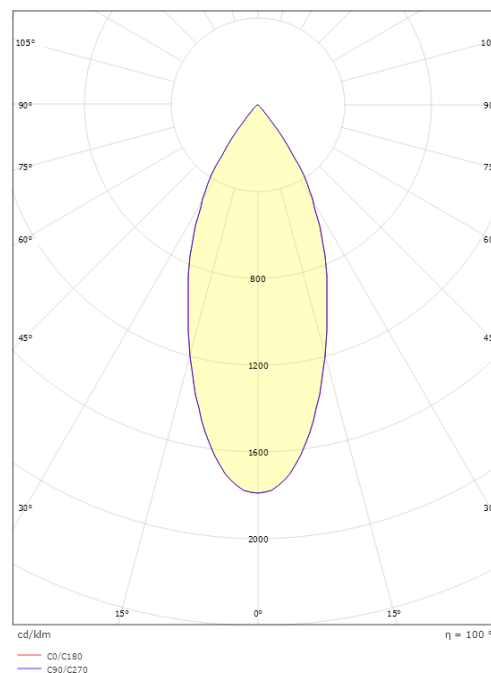

Light technic

Type of light source: LED
Luminous flux: 620lm (@4000K)
Efficacy: 48 lm/W
Colour temperature: 2000-4000K
Colour rendering (CRI): Ra>90
MacAdams factor: SDCM: 2
Lifetime: L90/B10>100,000
Light distribution: Direct
Optic: Reflector medium
Beam angle: 40°
Visible flicker (PstLM): 0.11
Stroboscopic flicker (SVM): 0.03

Materials and finish

Housing: Aluminium
Colour: White (RAL 9003)
Optics: Polycarbonat (PC)

Mounting/Connection

Mounting: Surface, Indoor
Connection: Zip track (adapter included)

Dimensions

Length (mm) L: 160
Width (mm) W: 59
Height (mm) H: 160
Weight (kg) gross/net: 0.5 / 0.455

Packaging

Packing dimensions (mm): 90 x 70 x 195

7 0 2 1 9 8 3 2 0 6 0 2 2