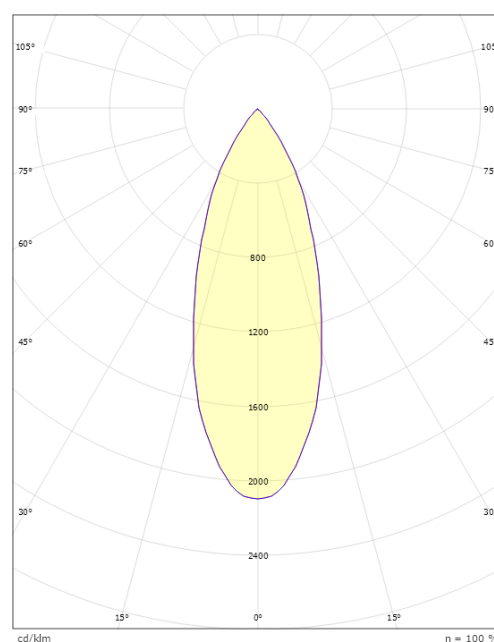

Zip Tube Micro

Zip Tube Micro Black DimToWarm 340lm 2000-2800K Ra>95 Trailing edge dimming

Article code: 320607
EAN: 7021983206077

Electrical

System wattage: 7W
Voltage: 220-240V
Max. luminaires per circuit breaker: B10: 180, B16: 290, C10: 180, C16: 290

Light technic

Type of light source: LED
Luminous flux: 340lm
Efficacy: 49 lm/W
Colour temperature: 2000-2800K
Colour rendering (CRI): Ra>95
MacAdams factor: SDCM: 3
Lifetime: L90/B10>50,000
Light distribution: Direct
Optic: Reflector medium
Beam angle: 40°
UGR: UGR<19
Stroboscopic flicker (SVM): 0.01

Control/Dimming

Type: Trailing edge dimming

Protection

Luminaire class: Class II
IP Class: IP20

Energy and approvals

Contains light source of energy class: F
Breeam: Fulfils Hea 01 for flicker free lighting

Materials and finish

Housing: Aluminium
Colour: Black (RAL 9004)
Optics: UV-stabilized polycarbonate

Mounting/Connection

Mounting: Surface, Indoor
Connection: Zip track (adapter included)

Dimensions

Length (mm) L: 135
Width (mm) W: 39
Height (mm) H: 135
Weight (kg) gross/net: 0.3 / 0.25

Packaging

Packing dimensions (mm): 135 x 39 x 135

cd/km

$\eta = 100\%$

— C0/C180
— C90/C270

7 0 2 1 9 8 3 2 0 6 0 7 7