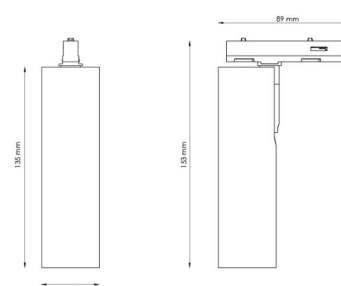

Materials and finish

Housing: Aluminium
Colour: Black (RAL 9004)
Optics: UV-stabilized polycarbonate

Mounting/Connection

Mounting: Surface, Indoor
Connection: Zip track (adapter included)

Dimensions

Length (mm) L: 135
Width (mm) W: 39
Height (mm) H: 135
Weight (kg) gross/net: 0.3 / 0.25

Packaging

Packing dimensions (mm): 135 x 39 x 135

cd/km

$\eta = 100\%$

— C0/C180
— C90/C270

7 0 2 1 9 8 3 2 0 6 0 7 7