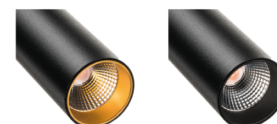

cd/km

$\eta = 100\%$

— C0/C180
— C90/C270