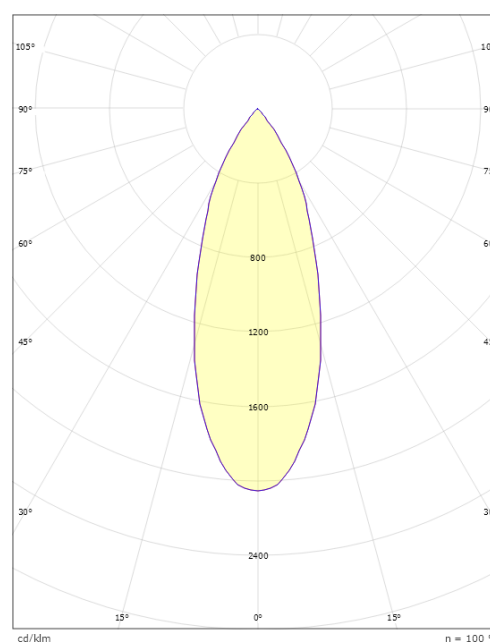

Zip Tube Micro

Zip Tube Micro Black 370lm 3000K Ra 98 Trailing edge dimming

Article code: 320605
EAN: 7021983206053

Electrical

System wattage: 7W
Voltage: 220-240V
Max. luminaires per circuit breaker: B10: 180, B16: 290, C10: 180, C16: 290

Light technic

Type of light source: LED
Luminous flux: 370lm
Efficacy: 53 lm/W
Colour temperature: 3000K
Colour rendering (CRI): Ra 98
MacAdams factor: SDCM: 2
Lifetime: L90/B10>50,000
Light distribution: Direct
Optic: Reflector medium
Beam angle: 40°
UGR: UGR<19

Control/Dimming

Type: Trailing edge dimming

Protection

Luminaire class: Class II
IP Class: IP20

Energy and approvals

Contains light source of energy class: F
Breeam: Fulfils Hea 01 for flicker free lighting

Materials and finish

Housing: Aluminium
Colour: Black (RAL 9004)
Optics: UV-stabilized polycarbonate

Mounting/Connection

Mounting: Surface, Indoor
Connection: Zip track (adapter included)

Dimensions

Length (mm) L: 135
Width (mm) W: 39
Height (mm) H: 135
Weight (kg) gross/net: 0.3 / 0.25

Packaging

Packing dimensions (mm): 135 x 39 x 135

cd/km $\eta = 100\%$
— C0/C180
— C90/C270

7 0 2 1 9 8 3 2 0 6 0 5 3