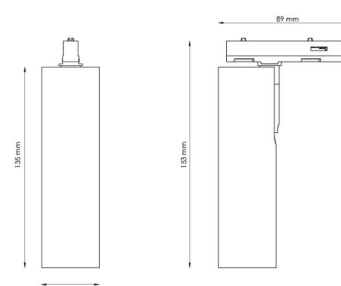

Materials and finish

Housing: Aluminium
Colour: Black (RAL 9004)
Optics: UV-stabilized polycarbonate

Mounting/Connection

Mounting: Surface, Indoor
Connection: Zip track (adapter included)

Dimensions

Length (mm) L: 135
Width (mm) W: 39
Height (mm) H: 135
Weight (kg) gross/net: 0.3 / 0.25

Packaging

Packing dimensions (mm): 135 x 39 x 135

cd/km $\eta = 100\%$
— C0/C180
— C90/C270

7 0 2 1 9 8 3 2 0 6 0 5 3