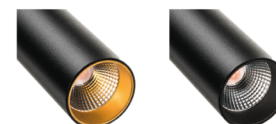

Zip Tube Micro

Zip Tube Micro Black 370lm 3000K Ra 98 Trailing edge dimming

Article code: 320605
EAN: 7021983206053

Electrical

System wattage: 7W
Voltage: 220-240V
Max. luminaires per circuit breaker: B10: 180, B16: 290, C10: 180, C16: 290

Light technic

Type of light source: LED
Luminous flux: 370lm
Efficacy: 53 lm/W
Colour temperature: 3000K
Colour rendering (CRI): Ra 98
MacAdams factor: SDCM: 2
Lifetime: L90/B10>50,000
Light distribution: Direct
Optic: Reflector medium
Beam angle: 40°
UGR: UGR<19

Control/Dimming

Type: Trailing edge dimming

Protection

Luminaire class: Class II
IP Class: IP20

Energy and approvals

Contains light source of energy class: F
Breeam: Fulfils Hea 01 for flicker free lighting

Materials and finish

Housing: Aluminium
Colour: Black (RAL 9004)
Optics: UV-stabilized polycarbonate

Mounting/Connection

Mounting: Surface, Indoor
Connection: Zip track (adapter included)

Dimensions

Length (mm) L: 135
Width (mm) W: 39
Height (mm) H: 135
Weight (kg) gross/net: 0.3 / 0.25

Packaging

Packing dimensions (mm): 135 x 39 x 135

cd/km $\eta = 100\%$
— C0/C180
— C90/C270

7 0 2 1 9 8 3 2 0 6 0 5 3