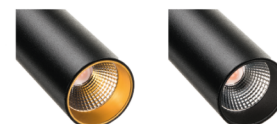

Zip Tube Micro

Zip Tube Micro Black 360lm 2700K Ra 98 Trailing edge dimming

Article code: 320604
EAN: 7021983206046

Electrical

System wattage: 7W
Voltage: 220-240V
Max. luminaires per circuit breaker: B10: 180, B16: 290, C10: 180, C16: 290

Light technic

Type of light source: LED
Luminous flux: 360lm
Efficacy: 51 lm/W
Colour temperature: 2700K
Colour rendering (CRI): Ra 98
MacAdams factor: SDCM: 2
Lifetime: L90/B10>50,000
Light distribution: Direct
Optic: Reflector medium
Beam angle: 40°
UGR: UGR<19

Control/Dimming

Type: Trailing edge dimming

Protection

Luminaire class: Class II
IP Class: IP20

Energy and approvals

Contains light source of energy class: F
Breeam: Fulfils Hea 01 for flicker free lighting

Materials and finish

Housing: Aluminium
Colour: Black (RAL 9004)
Optics: UV-stabilized polycarbonate

Mounting/Connection

Mounting: Surface, Indoor
Connection: Zip track (adapter included)

Dimensions

Length (mm) L: 135
Width (mm) W: 39
Height (mm) H: 135
Weight (kg) gross/net: 0.3 / 0.25

Packaging

Packing dimensions (mm): 135 x 39 x 135

cd/klm
— C0/C180
— C90/C270
η = 100 %

7 0 2 1 9 8 3 2 0 6 0 4 6