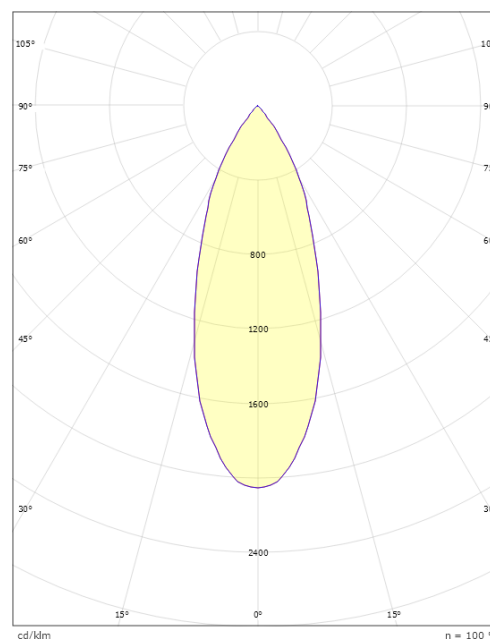

Zip Tube Micro

Zip Tube Micro Black 360lm 2700K Ra 98 Trailing edge dimming

Article code: 320604
EAN: 7021983206046

Electrical

System wattage: 7W
Voltage: 220-240V
Max. luminaires per circuit breaker: B10: 180, B16: 290, C10: 180, C16: 290

Light technic

Type of light source: LED
Luminous flux: 360lm
Efficacy: 51 lm/W
Colour temperature: 2700K
Colour rendering (CRI): Ra 98
MacAdams factor: SDCM: 2
Lifetime: L90/B10>50,000
Light distribution: Direct
Optic: Reflector medium
Beam angle: 40°
UGR: UGR<19

Control/Dimming

Type: Trailing edge dimming

Protection

Luminaire class: Class II
IP Class: IP20

Energy and approvals

Contains light source of energy class: F
Breeam: Fulfils Hea 01 for flicker free lighting

Materials and finish

Housing: Aluminium
Colour: Black (RAL 9004)
Optics: UV-stabilized polycarbonate

Mounting/Connection

Mounting: Surface, Indoor
Connection: Zip track (adapter included)

Dimensions

Length (mm) L: 135
Width (mm) W: 39
Height (mm) H: 135
Weight (kg) gross/net: 0.3 / 0.25

Packaging

Packing dimensions (mm): 135 x 39 x 135

cd/klm
— C0/C180
— C90/C270
η = 100 %

7 0 2 1 9 8 3 2 0 6 0 4 6