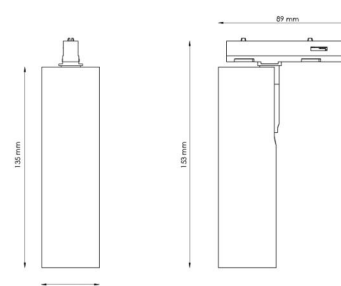

### Mounting/Connection

Mounting: Surface, Indoor  
 Connection: Zip track (adapter included)

### Dimensions

Length (mm) L: 135  
 Width (mm) W: 39  
 Height (mm) H: 135  
 Weight (kg) gross/net: 0.3 / 0.25

### Packaging

Packing dimensions (mm): 135 x 39 x 135

cd/klm  
 — C0/C180  
 — C90/C270  
 η = 100 %

7 0 2 1 9 8 3 2 0 6 0 4 6