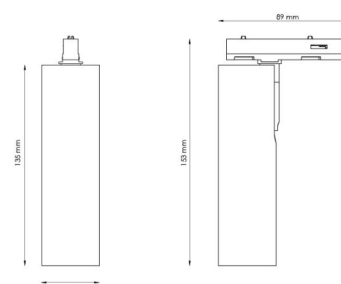

### Mounting/Connection

Mounting: Surface, Indoor  
 Connection: Zip track (adapter included)

### Dimensions

Length (mm) L: 135  
 Width (mm) W: 39  
 Height (mm) H: 135  
 Weight (kg) gross/net: 0.3 / 0.25

### Packaging

Packing dimensions (mm): 135 x 39 x 135

7 0 2 1 9 8 3 2 0 6 0 3 9