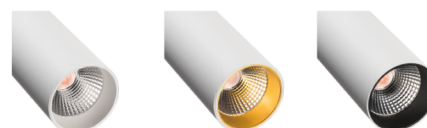

Packaging

Packing dimensions (mm): 135 x 39 x 135