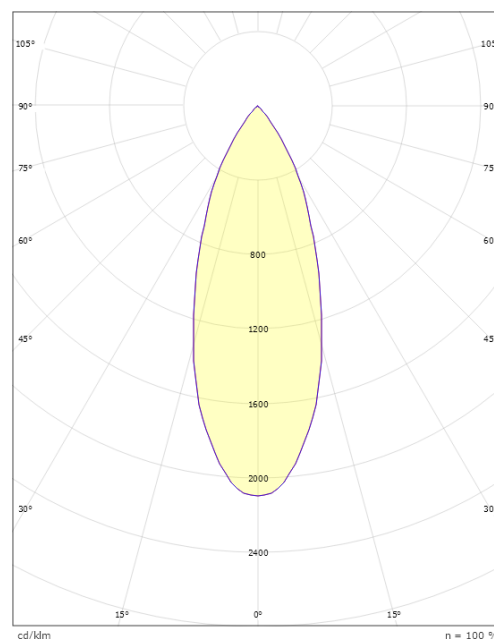

Zip Tube Micro

Zip Tube Micro White DimToWarm 340lm 2000-2800K Ra>95 Trailing edge dimming

Article code: 320603
EAN: 7021983206039

Electrical

System wattage: 7W
Voltage: 220-240V
Max. luminaires per circuit breaker: B10: 180, B16: 290, C10: 180, C16: 290

Light technic

Type of light source: LED
Luminous flux: 340lm
Efficacy: 49 lm/W
Colour temperature: 2000-2800K
Colour rendering (CRI): Ra>95
MacAdams factor: SDCM: 3
Lifetime: L90/B10>50,000
Light distribution: Direct
Optic: Reflector medium
Beam angle: 40°
UGR: UGR<19

Control/Dimming

Type: Trailing edge dimming

Protection

Luminaire class: Class II
IP Class: IP20

Energy and approvals

Contains light source of energy class: F
Breeam: Fulfils Hea 01 for flicker free lighting

Materials and finish

Housing: Aluminium
Colour: White (RAL 9003)
Optics: UV-stabilized polycarbonate

Mounting/Connection

Mounting: Surface, Indoor
Connection: Zip track (adapter included)

Dimensions

Length (mm) L: 135
Width (mm) W: 39
Height (mm) H: 135
Weight (kg) gross/net: 0.3 / 0.25

Packaging

Packing dimensions (mm): 135 x 39 x 135

7 0 2 1 9 8 3 2 0 6 0 3 9