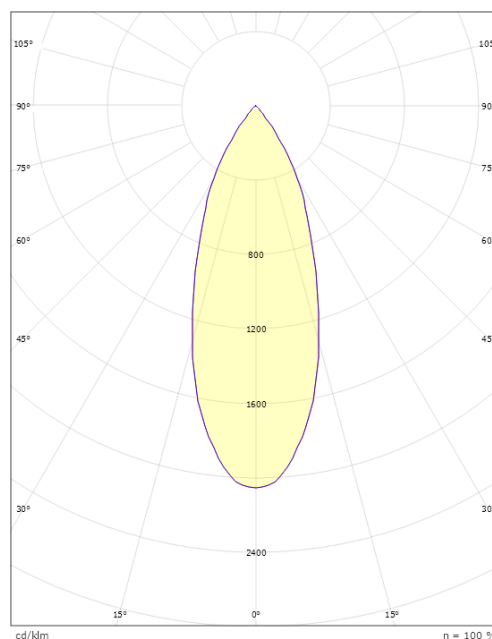

Zip Tube Micro

Zip Tube Micro White 370lm 3000K Ra 98 Trailing edge dimming

Article code: 320601
EAN: 7021983206015

Electrical

System wattage: 7W
Voltage: 220-240V
Max. luminaires per circuit breaker: B10: 180, B16: 290, C10: 180, C16: 290

Light technic

Type of light source: LED
Luminous flux: 370lm
Efficacy: 53 lm/W
Colour temperature: 3000K
Colour rendering (CRI): Ra 98
MacAdams factor: SDCM: 2
Lifetime: L90/B10>50,000
Light distribution: Direct
Optic: Reflector medium
Beam angle: 40°
UGR: UGR<19

Control/Dimming

Type: Trailing edge dimming

Protection

Luminaire class: Class II
IP Class: IP20

Energy and approvals

Contains light source of energy class: F
Breeam: Fulfils Hea 01 for flicker free lighting

Materials and finish

Housing: Aluminium
Colour: White (RAL 9003)
Optics: UV-stabilized polycarbonate

Mounting/Connection

Mounting: Surface, Indoor
Connection: Zip track (adapter included)

Dimensions

Length (mm) L: 135
Width (mm) W: 39
Height (mm) H: 135
Weight (kg) gross/net: 0.3 / 0.25

Packaging

Packing dimensions (mm): 135 x 39 x 135

cd/klm
— C0/C180
— C90/C270
η = 100 %

7 0 2 1 9 8 3 2 0 6 0 1 5