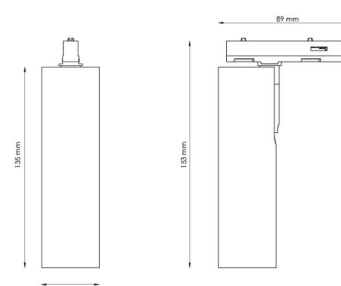

### Mounting/Connection

Mounting: Surface, Indoor  
 Connection: Zip track (adapter included)

### Dimensions

Length (mm) L: 135  
 Width (mm) W: 39  
 Height (mm) H: 135  
 Weight (kg) gross/net: 0.3 / 0.25

### Packaging

Packing dimensions (mm): 135 x 39 x 135

cd/klm  
 — C0/C180  
 — C90/C270  
 η = 100 %

7 0 2 1 9 8 3 2 0 6 0 1 5