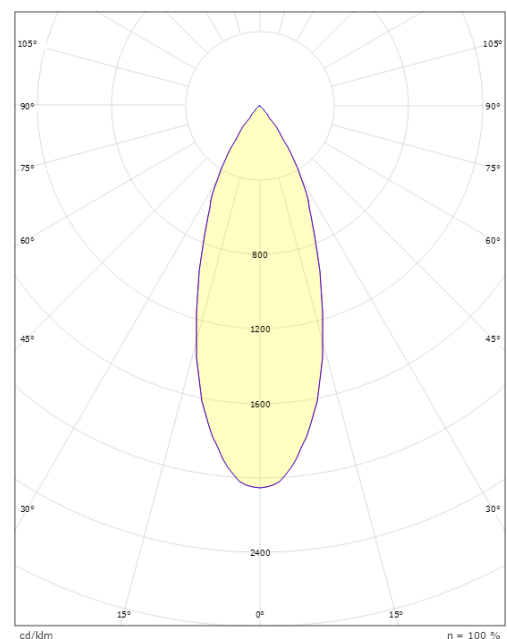

Zip Tube Micro

Zip Tube Micro White 360lm 2700K Ra 98 Trailing edge dimming

Article code: 320600
EAN: 7021983206008

Electrical

System wattage: 7W
Voltage: 220-240V
Max. luminaires per circuit breaker: B10: 180, B16: 290, C10: 180, C16: 290

Light technic

Type of light source: LED
Luminous flux: 360lm
Efficacy: 51 lm/W
Colour temperature: 2700K
Colour rendering (CRI): Ra 98
MacAdams factor: SDCM: 2
Lifetime: L90/B10>50,000
Light distribution: Direct
Optic: Reflector medium
Beam angle: 40°
UGR: UGR<19

Control/Dimming

Type: Trailing edge dimming

Protection

Luminaire class: Class II
IP Class: IP20

Energy and approvals

Contains light source of energy class: F
Breeam: Fulfils Hea 01 for flicker free lighting

Materials and finish

Housing: Aluminium
Colour: White (RAL 9003)
Optics: UV-stabilized polycarbonate

Mounting/Connection

Mounting: Surface, Indoor
Connection: Zip track (adapter included)

Dimensions

Length (mm) L: 135
Width (mm) W: 39
Height (mm) H: 135
Weight (kg) gross/net: 0.3 / 0.25

Packaging

Packing dimensions (mm): 135 x 39 x 135

7 0 2 1 9 8 3 2 0 6 0 0 8