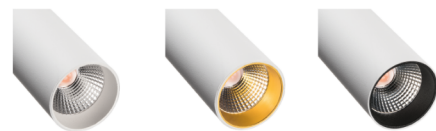

Packaging

Packing dimensions (mm): 135 x 39 x 135