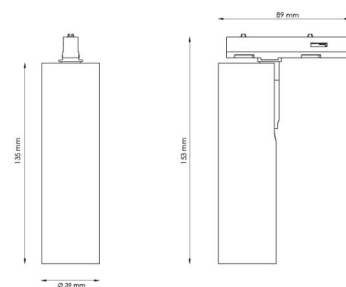

Materials and finish

Housing: Aluminium
 Colour: White (RAL 9003)
 Optics: UV-stabilized polycarbonate

Mounting/Connection

Mounting: Surface, Indoor
 Connection: Zip track (adapter included)

Dimensions

Length (mm) L: 135
 Width (mm) W: 39
 Height (mm) H: 135
 Weight (kg) gross/net: 0.3 / 0.25

Packaging

Packing dimensions (mm): 135 x 39 x 135

7 0 2 1 9 8 3 2 0 6 0 0 8