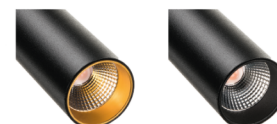

Packaging

Packing dimensions (mm): 204 x 39 x 204

cd/klm
— C0/C180
— C90/C270