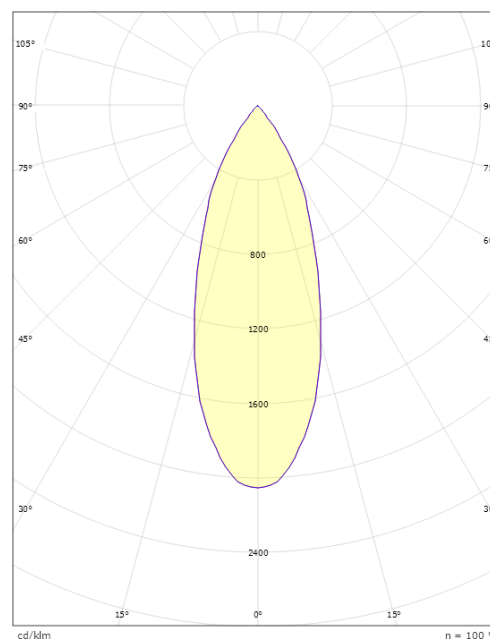

Zip Tube Micro Pendant

Zip Tube Micro Pendant Black 370lm 3000K Ra 98 Trailing edge dimming

Article code: 320629
EAN: 7021983206299

Electrical

System wattage: 7W
Voltage: 220-240V

Light technic

Type of light source: LED
Luminous flux: 370lm
Efficacy: 53 lm/W
Colour temperature: 3000K
Colour rendering (CRI): Ra 98
MacAdams factor: SDCM: 2
Lifetime: L90/B10>50,000
Light distribution: Direct
Optic: Reflector medium
Beam angle: 40°
UGR: UGR<19

Control/Dimming

Type: Trailing edge dimming

Protection

Luminaire class: Class II
IP Class: IP20

Energy and approvals

Contains light source of energy class: F
Breeam: Fulfils Hea 01 for flicker free lighting

Materials and finish

Housing: Aluminium
Colour: Black (RAL 9004)
Optics: UV-stabilized polycarbonate

Mounting/Connection

Mounting: Surface, Indoor
Module: Pendant
Connection: Zip track (adapter included)

Dimensions

Length (mm) L: 204
Width (mm) W: 39
Height (mm) H: 204
Weight (kg) gross/net: 0.476 / 0.397

Packaging

Packing dimensions (mm): 204 x 39 x 204

cd/klm
— C0/C180
— C90/C270

7 0 2 1 9 8 3 2 0 6 2 9 9