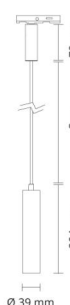

### Mounting/Connection

Mounting: Surface, Indoor  
 Module: Pendant  
 Connection: Zip track (adapter included)

### Dimensions

Length (mm) L: 204  
 Width (mm) W: 39  
 Height (mm) H: 204  
 Weight (kg) gross/net: 0.476 / 0.397

### Packaging

Packing dimensions (mm): 204 x 39 x 204

cd/klm  
 — C0/C180  
 — C90/C270

7 0 2 1 9 8 3 2 0 6 2 9 9