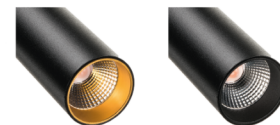

Packaging

Packing dimensions (mm): 204 x 39 x 204

cd/km
— C0/C180
— C90/C270