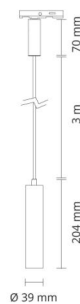

Zip Tube Micro Pendant

Zip Tube Micro Pendant Black 360lm 2700K Ra 98 Trailing edge dimming

Article code: 320628
EAN: 7021983206282

Electrical

System wattage: 7W
Voltage: 220-240V

Light technic

Type of light source: LED
Luminous flux: 360lm
Efficacy: 51 lm/W
Colour temperature: 2700K
Colour rendering (CRI): Ra 98
MacAdams factor: SDCM: 2
Lifetime: L90/B10>50,000
Light distribution: Direct
Optic: Reflector medium
Beam angle: 40°
UGR: UGR<19

Materials and finish

Housing: Aluminium
Colour: Black (RAL 9004)
Optics: UV-stabilized polycarbonate

Mounting/Connection

Mounting: Surface, Indoor
Module: Pendant
Connection: Zip track (adapter included)

Dimensions

Length (mm) L: 204
Width (mm) W: 39
Height (mm) H: 204
Weight (kg) gross/net: 0.476 / 0.397

Packaging

Packing dimensions (mm): 204 x 39 x 204

cd/km
— C0/C180
— C90/C270

7 0 2 1 9 8 3 2 0 6 2 8 2