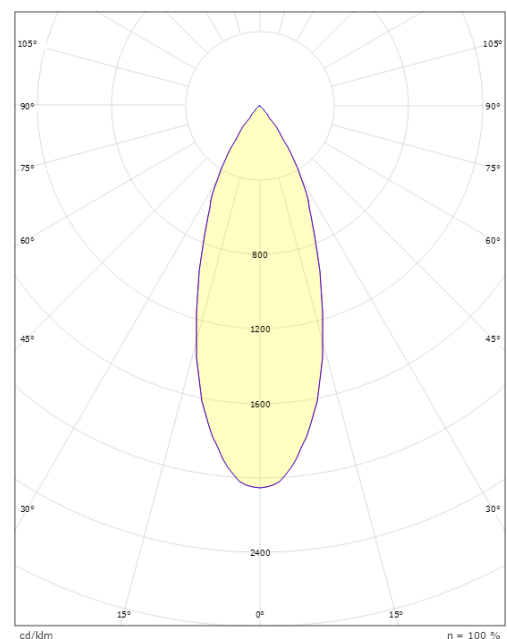

Zip Tube Micro Pendant

Zip Tube Micro Pendant Black 360lm 2700K Ra 98 Trailing edge dimming

Article code: 320628
EAN: 7021983206282

Electrical

System wattage: 7W
Voltage: 220-240V

Light technic

Type of light source: LED
Luminous flux: 360lm
Efficacy: 51 lm/W
Colour temperature: 2700K
Colour rendering (CRI): Ra 98
MacAdams factor: SDCM: 2
Lifetime: L90/B10>50,000
Light distribution: Direct
Optic: Reflector medium
Beam angle: 40°
UGR: UGR<19

Dimensions

Length (mm) L: 204
Width (mm) W: 39
Height (mm) H: 204
Weight (kg) gross/net: 0.476 / 0.397

Packaging

Packing dimensions (mm): 204 x 39 x 204

cd/km
— C0/C180
— C90/C270

7 0 2 1 9 8 3 2 0 6 2 8 2