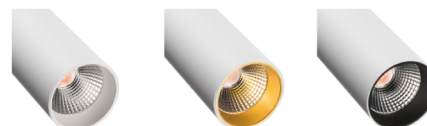

Zip Tube Micro Pendant

Zip Tube Micro Pendant White 370lm 3000K Ra 98 Trailing edge dimming

Article code: 320625
 EAN: 7021983206251

Electrical

System wattage: 7W
 Voltage: 220-240V

Light technic

Type of light source: LED
 Luminous flux: 370lm
 Efficacy: 53 lm/W
 Colour temperature: 3000K
 Colour rendering (CRI): Ra 98
 MacAdams factor: SDCM: 2
 Lifetime: L90/B10>50,000
 Light distribution: Direct
 Optic: Reflector medium
 Beam angle: 40°
 UGR: UGR<19

Control/Dimming

Type: Trailing edge dimming

Protection

Luminaire class: Class II
 IP Class: IP20

Energy and approvals

Contains light source of energy class: F
 Breeam: Fulfils Hea 01 for flicker free lighting

Materials and finish

Housing: Aluminium
 Colour: White (RAL 9003)
 Optics: UV-stabilized polycarbonate

Mounting/Connection

Mounting: Surface, Indoor
 Module: Pendant
 Connection: Zip track (adapter included)