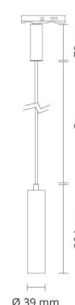

Light technic

Type of light source: LED
Luminous flux: 360lm
Efficacy: 51 lm/W
Colour temperature: 2700K
Colour rendering (CRI): Ra 98
MacAdams factor: SDCM: 2
Lifetime: L90/B10>50,000
Light distribution: Direct
Optic: Reflector medium
Beam angle: 40°
UGR: UGR<19