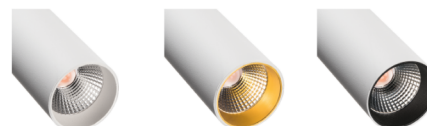

### Materials and finish

Housing: Aluminium  
 Colour: White (RAL 9003)  
 Optics: UV-stabilized polycarbonate