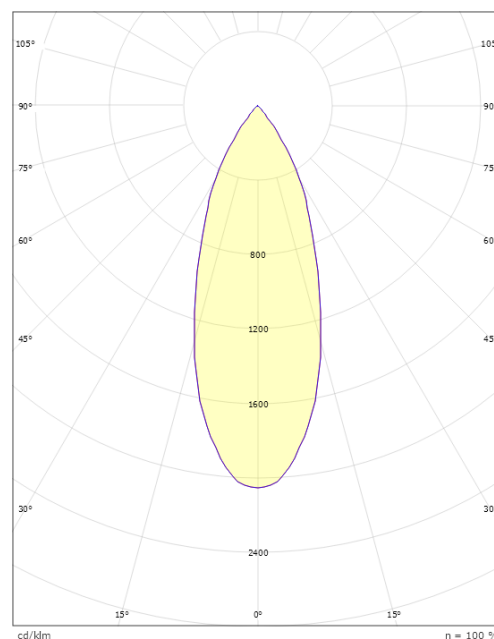

Zip Tube Micro Pendant

Zip Tube Micro Pendant White 360lm 2700K Ra 98 Trailing edge dimming

Article code: 320624
EAN: 7021983206244

Electrical

System wattage: 7W
Voltage: 220-240V

Light technic

Type of light source: LED
Luminous flux: 360lm
Efficacy: 51 lm/W
Colour temperature: 2700K
Colour rendering (CRI): Ra 98
MacAdams factor: SDCM: 2
Lifetime: L90/B10>50,000
Light distribution: Direct
Optic: Reflector medium
Beam angle: 40°
UGR: UGR<19

Control/Dimming

Type: Trailing edge dimming

Protection

Luminaire class: Class II
IP Class: IP20

Energy and approvals

Contains light source of energy class: F
Breeam: Fulfils Hea 01 for flicker free lighting

Materials and finish

Housing: Aluminium
Colour: White (RAL 9003)
Optics: UV-stabilized polycarbonate

Mounting/Connection

Mounting: Surface, Indoor
Module: Pendant
Connection: Zip track (adapter included)

Dimensions

Length (mm) L: 204
Width (mm) W: 39
Height (mm) H: 204
Weight (kg) gross/net: 0.476 / 0.397

Packaging

Packing dimensions (mm): 204 x 39 x 204

cd/km
— C0/C180
— C90/C270

η = 100 %

7 0 2 1 9 8 3 2 0 6 2 4 4