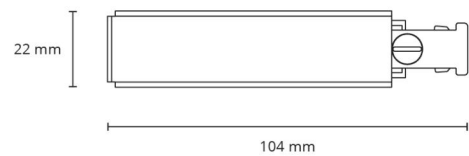

### Mounting/Connection

Mounting: Surface, Indoor  
Module: slim  
Cable: Fixed cable only

### Dimensions

Length (mm) L: 104  
Width (mm) W: 22  
Height (mm) H: 22  
Weight (kg) gross/net: 0.056 / 0.049

### Packaging

Packing dimensions (mm): 104 x 22 x 22

7 0 2 1 9 8 0 3 0 4 0 2 8