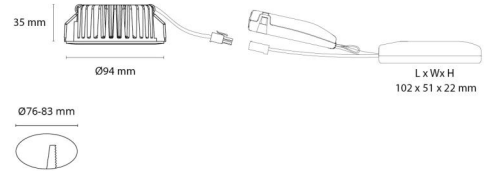

Materials and finish

Housing: Aluminium
 Colour: Graphite
 Optics: Tempered glass

Mounting/Connection

Mounting: Recessed, Indoor / Outdoor
 Connection: Screwless terminal block

Dimensions

Height (mm) H: 37
 Diameter (mm) D: 94
 Cut-out (mm): 76
 Ceiling void depth (mm): 35
 Distance to flammable materials: 0mm
 Weight (kg) gross/net: 0.48 / 0.4

Packaging

Packing dimensions (mm): 115 x 100 x 95

cd/klm

η = 100 %

— C0/C180
 — C90/C270

7 0 2 1 9 8 9 0 4 4 2 4 6