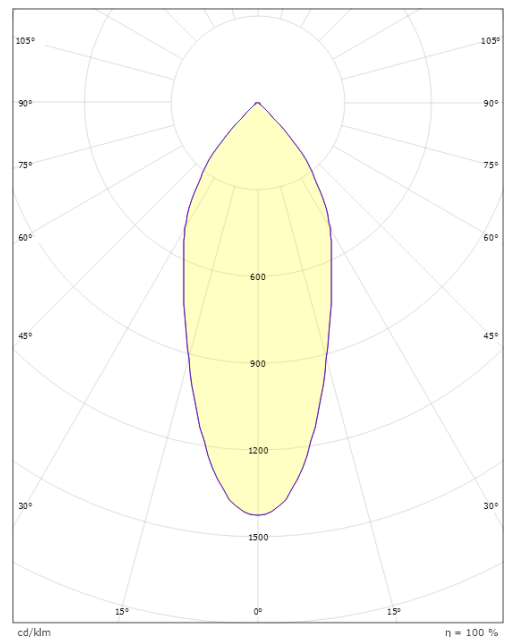

UniLED IsoSafe Airtight

UniLED IsoSafe Airtight Graphite 700lm 4000K Ra 98 Trailing edge dimming

Article code: 904424
EAN: 7021989044246

Electrical

Wattage: 7W
System wattage: 8.5W
Voltage: 220-240V
Max. luminaires per circuit breaker: B10: 19, B16: 30, C10: 31, C16: 51

Light technic

Type of light source: LED
Luminous flux: 700lm
Efficacy: 82 lm/W
Colour temperature: 4000K
Colour rendering (CRI): Ra 98
MacAdams factor: SDCM: 2
Lifetime: L90/B10>100,000
Light distribution: Direct Reflector
Optic: Reflector
Beam angle: 42°

Control/Dimming

Type: Trailing edge dimming

Protection

Luminaire class: Class II SELV
IP Class: IP20/IP65

Energy and approvals

Contains light source of energy class: F
Breeam: Fulfils Hea 01 for flicker free lighting

Materials and finish

Housing: Aluminium
Colour: Graphite
Optics: Tempered glass

Mounting/Connection

Mounting: Recessed, Indoor / Outdoor
Connection: Screwless terminal block

Dimensions

Height (mm) H: 37
Diameter (mm) D: 94
Cut-out (mm): 76
Ceiling void depth (mm): 35
Distance to flammable materials: 0mm
Weight (kg) gross/net: 0.48 / 0.4

Packaging

Packing dimensions (mm): 115 x 100 x 95

cd/klm

η = 100 %

— C0/C180
— C90/C270

7 0 2 1 9 8 9 0 4 4 2 4 6