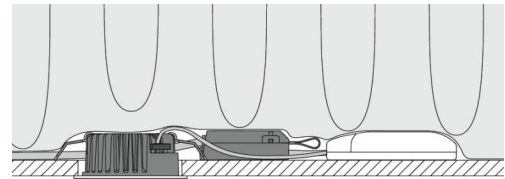

UniLED IsoSafe Airtight

UniLED IsoSafe Airtight Graphite 700lm 4000K Ra 98 Trailing edge dimming

Article code: 904424
EAN: 7021989044246

Electrical

Wattage: 7W
System wattage: 8.5W
Voltage: 220-240V
Max. luminaires per circuit breaker: B10: 19, B16: 30, C10: 31, C16: 51

Light technic

Type of light source: LED
Luminous flux: 700lm
Efficacy: 82 lm/W
Colour temperature: 4000K
Colour rendering (CRI): Ra 98
MacAdams factor: SDCM: 2
Lifetime: L90/B10>100,000
Light distribution: Direct Reflector
Optic: Reflector
Beam angle: 42°

Control/Dimming

Type: Trailing edge dimming

Protection

Luminaire class: Class II SELV
IP Class: IP20/IP65

Energy and approvals

Contains light source of energy class: F
Breeam: Fulfils Hea 01 for flicker free lighting

Materials and finish

Housing: Aluminium
Colour: Graphite
Optics: Tempered glass

Mounting/Connection

Mounting: Recessed, Indoor / Outdoor
Connection: Screwless terminal block

Dimensions

Height (mm) H: 37
Diameter (mm) D: 94
Cut-out (mm): 76
Ceiling void depth (mm): 35
Distance to flammable materials: 0mm
Weight (kg) gross/net: 0.48 / 0.4

Packaging

Packing dimensions (mm): 115 x 100 x 95

cd/klm

η = 100 %

— C0/C180
— C90/C270

7 0 2 1 9 8 9 0 4 4 2 4 6