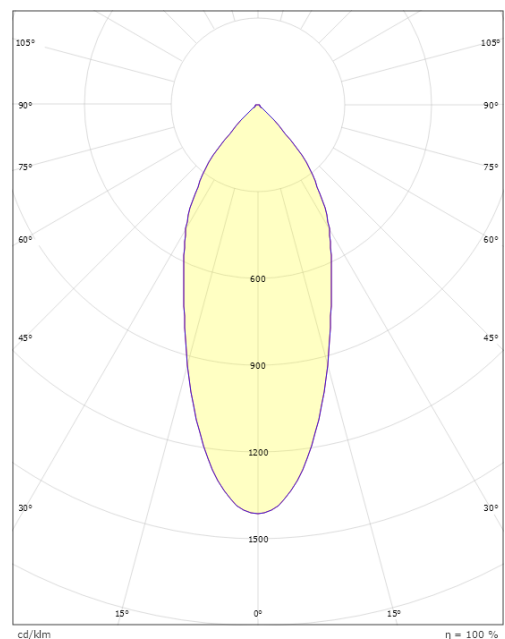

UniLED IsoSafe Airtight

UniLED IsoSafe Airtight Black 700lm 4000K Ra 98 Trailing edge dimming

Article code: 904423
EAN: 7021989044239

Electrical

Wattage: 7W
System wattage: 8.5W
Voltage: 220-240V
Max. luminaires per circuit breaker: B10: 77, B16: 123, C10: 77, C16: 123

Light technic

Type of light source: LED
Luminous flux: 700lm
Efficacy: 82 lm/W
Colour temperature: 4000K
Colour rendering (CRI): Ra 98
MacAdams factor: SDCM: 2
Lifetime: L90/B10>100,000
Light distribution: Direct Reflector
Optic: Reflector
Beam angle: 42°

Control/Dimming

Type: Trailing edge dimming

Protection

Luminaire class: Class II SELV
IP Class: IP20/IP65

Energy and approvals

Contains light source of energy class: F
Breeam: Fulfils Hea 01 for flicker free lighting

Materials and finish

Housing: Aluminium
Colour: Black (RAL 9004)
Optics: Tempered glass

Mounting/Connection

Mounting: Recessed, Indoor / Outdoor
Connection: Screwless terminal block

Dimensions

Height (mm) H: 37
Diameter (mm) D: 94
Cut-out (mm): 76
Ceiling void depth (mm): 35
Distance to flammable materials: 0mm
Weight (kg) gross/net: 0.48 / 0.4

Packaging

Packing dimensions (mm): 115 x 100 x 95

cd/kdm
— C0/C180
— C90/C270

7 0 2 1 9 8 9 0 4 4 2 3 9