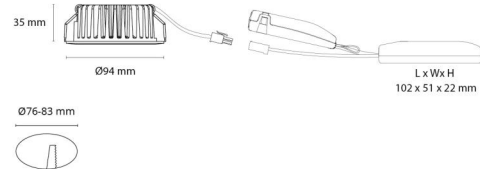

Materials and finish

Housing: Aluminium
 Colour: Black (RAL 9004)
 Optics: Tempered glass

Mounting/Connection

Mounting: Recessed, Indoor / Outdoor
 Connection: Screwless terminal block

Dimensions

Height (mm) H: 37
 Diameter (mm) D: 94
 Cut-out (mm): 76
 Ceiling void depth (mm): 35
 Distance to flammable materials: 0mm
 Weight (kg) gross/net: 0.48 / 0.4

Packaging

Packing dimensions (mm): 115 x 100 x 95

cd/kdm
 — C0/C180
 — C90/C270

7 0 2 1 9 8 9 0 4 4 2 3 9