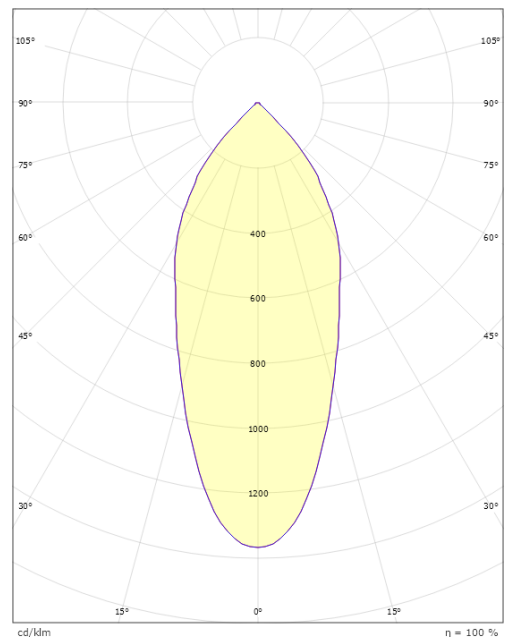

Packaging

Packing dimensions (mm): 115 x 100 x 95

cd/klm
— C0/C180
— C90/C270

7 0 2 1 9 8 9 0 4 2 2 2