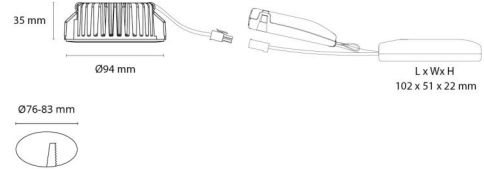

Materials and finish

Housing: Aluminium
 Colour: Brushed steel
 Optics: Tempered glass

Mounting/Connection

Mounting: Recessed, Indoor
 Connection: Screwless terminal block

Dimensions

Height (mm) H: 37
 Diameter (mm) D: 94
 Cut-out (mm): 76
 Ceiling void depth (mm): 35
 Distance to flammable materials: 0mm
 Weight (kg) gross/net: 0.48 / 0.4

Packaging

Packing dimensions (mm): 115 x 100 x 95

cd/klm
 — C0/C180
 — C90/C270

7 0 2 1 9 8 9 0 4 2 2 2