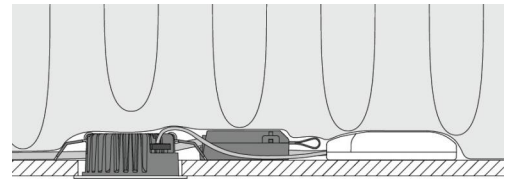

Packaging

Packing dimensions (mm): 115 x 100 x 95

cd/klm
— C0/C180
— C90/C270

7 0 2 1 9 8 9 0 4 2 2 2