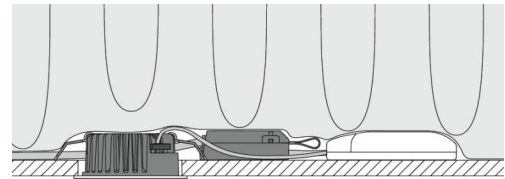

UniLED IsoSafe Airtight

UniLED IsoSafe Airtight Graphite 680lm 3000K Ra 98 Trailing edge dimming

Article code: 904324
EAN: 7021989043249

Electrical

Wattage: 7W
System wattage: 8.5W
Voltage: 220-240V
Max. luminaires per circuit breaker: B10: 19, B16: 30, C10: 31, C16: 51

Light technic

Type of light source: LED
Luminous flux: 680lm
Efficacy: 80 lm/W
Colour temperature: 3000K
Colour rendering (CRI): Ra 98
MacAdams factor: SDCM: 2
Lifetime: L90/B10>100,000
Light distribution: Direct Reflector
Optic: Reflector
Beam angle: 42°

Control/Dimming

Type: Trailing edge dimming

Protection

Luminaire class: Class II SELV
IP Class: IP20/IP65

Energy and approvals

Contains light source of energy class: F
Breeam: Fulfils Hea 01 for flicker free lighting

Materials and finish

Housing: Aluminium
Colour: Graphite
Optics: Tempered glass

Mounting/Connection

Mounting: Recessed, Indoor / Outdoor
Connection: Screwless terminal block

Dimensions

Height (mm) H: 37
Diameter (mm) D: 94
Cut-out (mm): 76
Ceiling void depth (mm): 35
Distance to flammable materials: 0mm
Weight (kg) gross/net: 0.48 / 0.4

Packaging

Packing dimensions (mm): 115 x 100 x 95

cd/klm η = 100 %

— C0/C180
— C90/C270

7 0 2 1 9 8 9 0 4 3 2 4 9