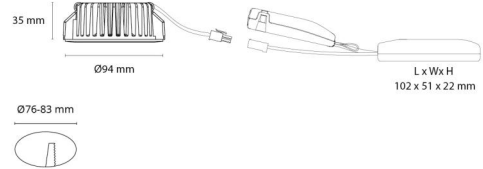

UniLED IsoSafe Airtight

UniLED IsoSafe Airtight Graphite 680lm 3000K Ra 98 Trailing edge dimming

Article code: 904324
EAN: 7021989043249

Electrical

Wattage: 7W
System wattage: 8.5W
Voltage: 220-240V
Max. luminaires per circuit breaker: B10: 19, B16: 30, C10: 31, C16: 51

Light technic

Type of light source: LED
Luminous flux: 680lm
Efficacy: 80 lm/W
Colour temperature: 3000K
Colour rendering (CRI): Ra 98
MacAdams factor: SDCM: 2
Lifetime: L90/B10>100,000
Light distribution: Direct Reflector
Optic: Reflector
Beam angle: 42°

Control/Dimming

Type: Trailing edge dimming

Protection

Luminaire class: Class II SELV
IP Class: IP20/IP65

Energy and approvals

Contains light source of energy class: F
Breeam: Fulfils Hea 01 for flicker free lighting

Materials and finish

Housing: Aluminium
Colour: Graphite
Optics: Tempered glass

Mounting/Connection

Mounting: Recessed, Indoor / Outdoor
Connection: Screwless terminal block

Dimensions

Height (mm) H: 37
Diameter (mm) D: 94
Cut-out (mm): 76
Ceiling void depth (mm): 35
Distance to flammable materials: 0mm
Weight (kg) gross/net: 0.48 / 0.4

Packaging

Packing dimensions (mm): 115 x 100 x 95

cd/klm η = 100 %

— C0/C180
— C90/C270

7 0 2 1 9 8 9 0 4 3 2 4 9