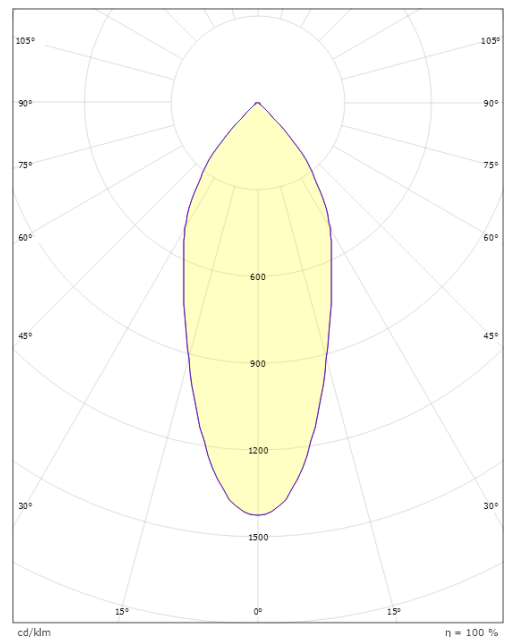

UniLED IsoSafe Airtight

UniLED IsoSafe Airtight Graphite 680lm 3000K Ra 98 Trailing edge dimming

Article code: 904324
EAN: 7021989043249

Electrical

Wattage: 7W
System wattage: 8.5W
Voltage: 220-240V
Max. luminaires per circuit breaker: B10: 19, B16: 30, C10: 31, C16: 51

Light technic

Type of light source: LED
Luminous flux: 680lm
Efficacy: 80 lm/W
Colour temperature: 3000K
Colour rendering (CRI): Ra 98
MacAdams factor: SDCM: 2
Lifetime: L90/B10>100,000
Light distribution: Direct Reflector
Optic: Reflector
Beam angle: 42°

Control/Dimming

Type: Trailing edge dimming

Protection

Luminaire class: Class II SELV
IP Class: IP20/IP65

Energy and approvals

Contains light source of energy class: F
Breeam: Fulfils Hea 01 for flicker free lighting

Materials and finish

Housing: Aluminium
Colour: Graphite
Optics: Tempered glass

Mounting/Connection

Mounting: Recessed, Indoor / Outdoor
Connection: Screwless terminal block

Dimensions

Height (mm) H: 37
Diameter (mm) D: 94
Cut-out (mm): 76
Ceiling void depth (mm): 35
Distance to flammable materials: 0mm
Weight (kg) gross/net: 0.48 / 0.4

Packaging

Packing dimensions (mm): 115 x 100 x 95

cd/klm η = 100 %

— C0/C180
— C90/C270

7 0 2 1 9 8 9 0 4 3 2 4 9