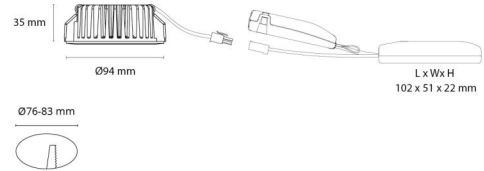

Materials and finish

Housing: Aluminium
 Colour: Matte white (RAL 9003)
 Optics: Tempered glass

Mounting/Connection

Mounting: Recessed, Indoor / Outdoor
 Connection: Screwless terminal block

Dimensions

Height (mm) H: 37
 Diameter (mm) D: 94
 Cut-out (mm): 76
 Ceiling void depth (mm): 35
 Distance to flammable materials: 0mm
 Weight (kg) gross/net: 0.48 / 0.4

Packaging

Packing dimensions (mm): 115 x 100 x 95

cd/km
 — C0/C180
 — C90/C270

7 0 2 1 9 8 9 0 4 3 2 1 8