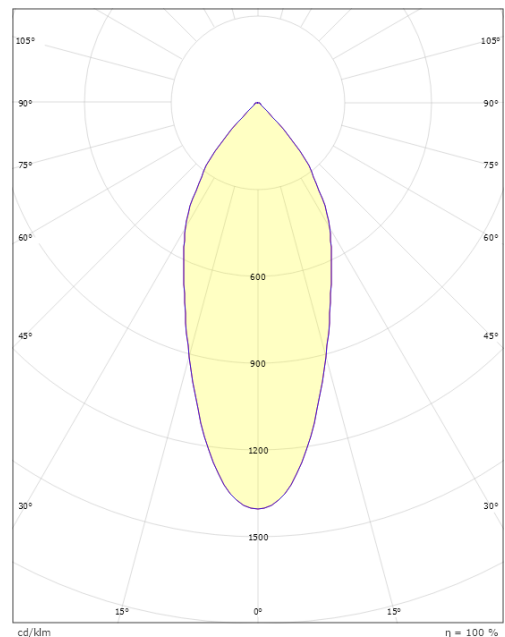

UniLED IsoSafe Airtight

UniLED IsoSafe Airtight White 690lm 3000K Ra 98 Trailing edge dimming

Article code: 904321
EAN: 7021989043218

Electrical

Wattage: 7W
System wattage: 8.5W
Voltage: 220-240V
Max. luminaires per circuit breaker: B10: 19, B16: 30, C10: 31, C16: 51

Light technic

Type of light source: LED
Luminous flux: 690lm
Efficacy: 81 lm/W
Colour temperature: 3000K
Colour rendering (CRI): Ra 98
MacAdams factor: SDCM: 2
Lifetime: L90/B10>100,000
Light distribution: Direct Reflector
Optic: Reflector
Beam angle: 42°

Control/Dimming

Type: Trailing edge dimming

Protection

Luminaire class: Class II SELV
IP Class: IP20/IP65

Energy and approvals

Contains light source of energy class: F
Breeam: Fulfils Hea 01 for flicker free lighting

Materials and finish

Housing: Aluminium
Colour: Matte white (RAL 9003)
Optics: Tempered glass

Mounting/Connection

Mounting: Recessed, Indoor / Outdoor
Connection: Screwless terminal block

Dimensions

Height (mm) H: 37
Diameter (mm) D: 94
Cut-out (mm): 76
Ceiling void depth (mm): 35
Distance to flammable materials: 0mm
Weight (kg) gross/net: 0.48 / 0.4

Packaging

Packing dimensions (mm): 115 x 100 x 95

cd/km
— C0/C180
— C90/C270

7 0 2 1 9 8 9 0 4 3 2 1 8