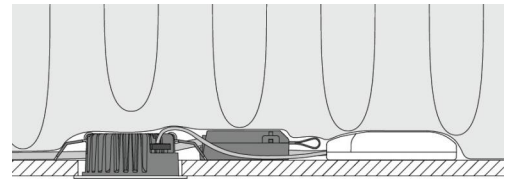

UniLED IsoSafe Airtight

UniLED IsoSafe Airtight White 690lm 3000K Ra 98 Trailing edge dimming

Article code: 904321
EAN: 7021989043218

Electrical

Wattage: 7W
System wattage: 8.5W
Voltage: 220-240V
Max. luminaires per circuit breaker: B10: 19, B16: 30, C10: 31, C16: 51

Light technic

Type of light source: LED
Luminous flux: 690lm
Efficacy: 81 lm/W
Colour temperature: 3000K
Colour rendering (CRI): Ra 98
MacAdams factor: SDCM: 2
Lifetime: L90/B10>100,000
Light distribution: Direct Reflector
Optic: Reflector
Beam angle: 42°

Control/Dimming

Type: Trailing edge dimming

Protection

Luminaire class: Class II SELV
IP Class: IP20/IP65

Energy and approvals

Contains light source of energy class: F
Breeam: Fulfils Hea 01 for flicker free lighting

Materials and finish

Housing: Aluminium
Colour: Matte white (RAL 9003)
Optics: Tempered glass

Mounting/Connection

Mounting: Recessed, Indoor / Outdoor
Connection: Screwless terminal block

Dimensions

Height (mm) H: 37
Diameter (mm) D: 94
Cut-out (mm): 76
Ceiling void depth (mm): 35
Distance to flammable materials: 0mm
Weight (kg) gross/net: 0.48 / 0.4

Packaging

Packing dimensions (mm): 115 x 100 x 95

cd/km
— C0/C180
— C90/C270

7 0 2 1 9 8 9 0 4 3 2 1 8