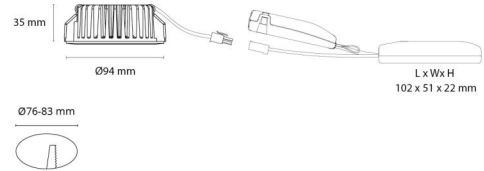

UniLED IsoSafe Airtight

UniLED IsoSafe Airtight Graphite 660lm 2700K Ra 98 Trailing edge dimming

Article code: 904224
EAN: 7021989042242

Electrical

Wattage: 7W
System wattage: 8.5W
Voltage: 220-240V
Max. luminaires per circuit breaker: B10: 77, B16: 123, C10: 77, C16: 123

Light technic

Type of light source: LED
Luminous flux: 660lm
Efficacy: 78 lm/W
Colour temperature: 2700K
Colour rendering (CRI): Ra 98
MacAdams factor: SDCM: 2
Lifetime: L90/B10>100,000
Light distribution: Direct Reflector
Optic: Reflector
Beam angle: 42°

Control/Dimming

Type: Trailing edge dimming

Protection

Luminaire class: Class II SELV
IP Class: IP20/IP65

Energy and approvals

Contains light source of energy class: F
Breeam: Fulfils Hea 01 for flicker free lighting

Materials and finish

Housing: Aluminium
Colour: Graphite
Optics: Tempered glass

Mounting/Connection

Mounting: Recessed, Indoor / Outdoor
Connection: Screwless terminal block

Dimensions

Height (mm) H: 37
Diameter (mm) D: 94
Cut-out (mm): 76
Ceiling void depth (mm): 35
Distance to flammable materials: 0mm
Weight (kg) gross/net: 0.48 / 0.4

Packaging

Packing dimensions (mm): 115 x 100 x 95

cd/klm

$\eta = 100\%$

— C0/C180
— C90/C270

7 0 2 1 9 8 9 0 4 2 2 4 2