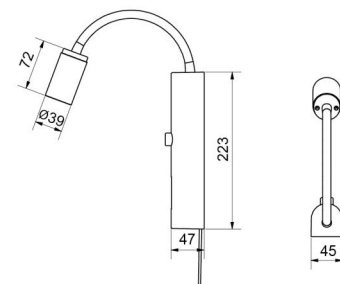

Housing: Aluminium
 Colour: Black
 Optics: UV-stabilized polycarbonate

Mounting/Connection

Mounting: Surface, Indoor
 Cable: Cable 2,4m
 Connection: Includes cable and plug

Dimensions

Width (mm) W: 45
 Height (mm) H: 223
 Depth (D): 47
 Weight (kg) gross/net: 0.808 / 0.66

Packaging

Packing dimensions (mm): 540 x 60 x 60

7 0 2 1 9 8 3 2 0 8 0 2 6