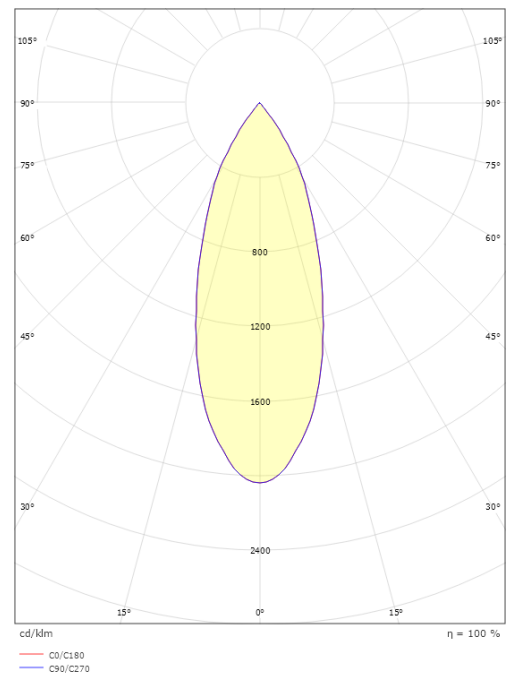

Tube Wall

Tube Wall Black USB 350lm 2700K Ra 98 Integrated dimmer

Article code: 320802
EAN: 7021983208026

Electrical

System wattage: 8W
Voltage: 220-240V
Frequency (Hz): 50/60Hz
Max. luminaires per circuit breaker: B10: 180, B16: 290, C10: 180, C16: 290

Light technic

Type of light source: LED
Luminous flux: 350lm
Efficacy: 44 lm/W
Colour temperature: 2700K
Colour rendering (CRI): Ra 98
MacAdams factor: SDCM: 2
Lifetime: L90/B10>50,000
Light distribution: Direct
Optic: Reflector
Beam angle: 38°
Visible flicker (PstLM): 0.08
Stroboscopic flicker (SVM): 0.01

Control/Dimming

Type: Integrated dimmer

Protection

Luminaire class: Class II
IP Class: IP20

Energy and approvals

Contains light source of energy class: F
Breeam: Fulfils Hea 01 for flicker free lighting

Materials and finish

Housing: Aluminium
Colour: Black
Optics: UV-stabilized polycarbonate

Mounting/Connection

Mounting: Surface, Indoor
Cable: Cable 2,4m
Connection: Includes cable and plug

Dimensions

Width (mm) W: 45
Height (mm) H: 223
Depth (D): 47
Weight (kg) gross/net: 0.808 / 0.66

Packaging

Packing dimensions (mm): 540 x 60 x 60

7 0 2 1 9 8 3 2 0 8 0 2 6