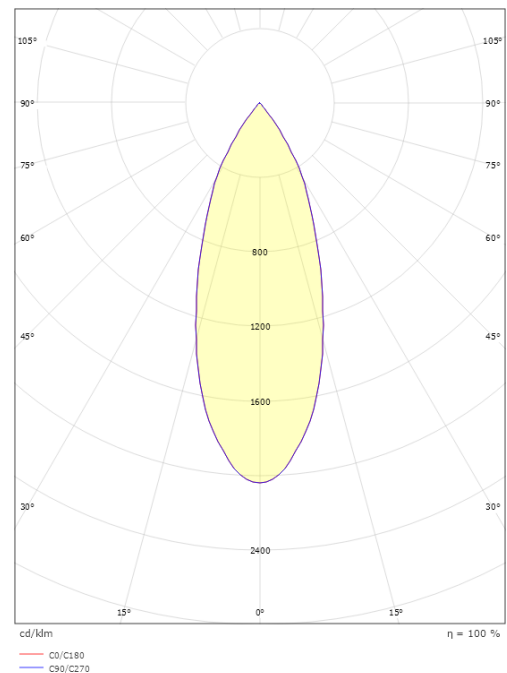

Tube Wall

Tube Wall White USB 360lm 3000K Ra 98 Integrated dimmer

Article code: 320801
EAN: 7021983208019

Electrical

System wattage: 8W
Voltage: 220-240V
Frequency (Hz): 50/60Hz
Max. luminaires per circuit breaker: B10: 180, B16: 290, C10: 180, C16: 290

Light technic

Type of light source: LED
Luminous flux: 360lm
Efficacy: 45 lm/W
Colour temperature: 3000K
Colour rendering (CRI): Ra 98
MacAdams factor: SDCM: 2
Lifetime: L90/B10>50,000
Light distribution: Direct
Optic: Reflector
Beam angle: 38°
Visible flicker (PstLM): 0.08
Stroboscopic flicker (SVM): 0.01

Control/Dimming

Type: Integrated dimmer

Protection

Luminaire class: Class II
IP Class: IP20

Energy and approvals

Contains light source of energy class: F
Breeam: Fulfils Hea 01 for flicker free lighting

Materials and finish

Housing: Aluminium
Colour: White
Optics: UV-stabilized polycarbonate

Mounting/Connection

Mounting: Surface, Indoor
Cable: Cable 2,4m
Connection: Includes cable and plug

Dimensions

Width (mm) W: 45
Height (mm) H: 223
Depth (D): 47
Weight (kg) gross/net: 0.808 / 0.66

Packaging

Packing dimensions (mm): 540 x 60 x 60

7 0 2 1 9 8 3 2 0 8 0 1 9