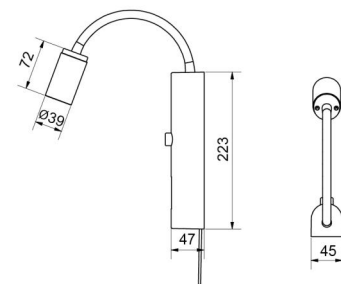

Housing: Aluminium
Colour: White
Optics: UV-stabilized polycarbonate

Mounting/Connection

Mounting: Surface, Indoor
Cable: Cable 2,4m
Connection: Includes cable and plug

Dimensions

Width (mm) W: 45
Height (mm) H: 223
Depth (D): 47
Weight (kg) gross/net: 0.808 / 0.66

Packaging

Packing dimensions (mm): 540 x 60 x 60

7 0 2 1 9 8 3 2 0 8 0 1 9