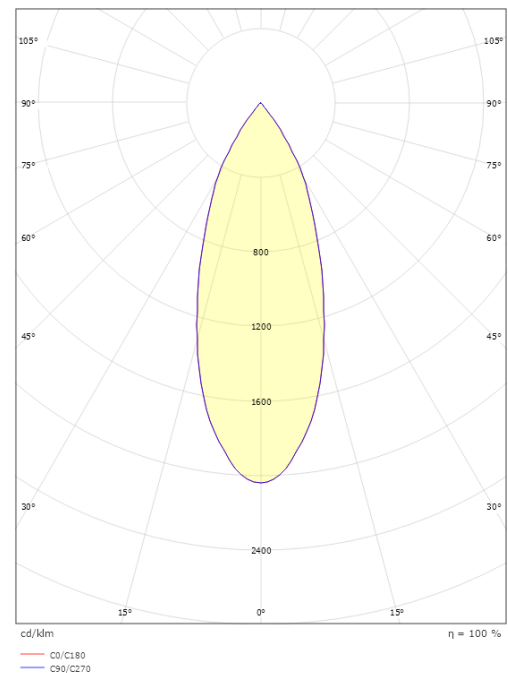

Tube Wall

Tube Wall White USB 350lm 2700K Ra 98 Integrated dimmer

Article code: 320800
EAN: 7021983208002

Electrical

System wattage: 8W
Voltage: 220-240V
Frequency (Hz): 50/60Hz
Max. luminaires per circuit breaker: B10: 180, B16: 290, C10: 180, C16: 290

Light technic

Type of light source: LED
Luminous flux: 350lm
Efficacy: 44 lm/W
Colour temperature: 2700K
Colour rendering (CRI): Ra 98
MacAdams factor: SDCM: 2
Lifetime: L90/B10>50,000
Light distribution: Direct
Optic: Reflector
Beam angle: 38°
Visible flicker (PstLM): 0.08
Stroboscopic flicker (SVM): 0.01

Control/Dimming

Type: Integrated dimmer

Protection

Luminaire class: Class II
IP Class: IP20

Energy and approvals

Contains light source of energy class: F
Breeam: Fulfils Hea 01 for flicker free lighting

Materials and finish

Housing: Aluminium
Colour: White
Optics: UV-stabilized polycarbonate

Mounting/Connection

Mounting: Surface, Indoor
Cable: Cable 2,4m
Connection: Includes cable and plug

Dimensions

Width (mm) W: 45
Height (mm) H: 223
Depth (D): 47
Weight (kg) gross/net: 0.808 / 0.66

Packaging

Packing dimensions (mm): 540 x 60 x 60

7 0 2 1 9 8 3 2 0 8 0 0 2