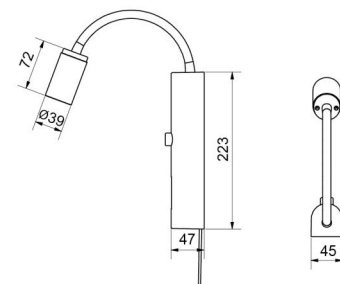

Housing: Aluminium
Colour: White
Optics: UV-stabilized polycarbonate

Mounting/Connection

Mounting: Surface, Indoor
Cable: Cable 2,4m
Connection: Includes cable and plug

Dimensions

Width (mm) W: 45
Height (mm) H: 223
Depth (D): 47
Weight (kg) gross/net: 0.808 / 0.66

Packaging

Packing dimensions (mm): 540 x 60 x 60

7 0 2 1 9 8 3 2 0 8 0 0 2