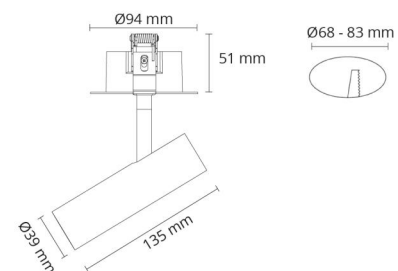

Materials and finish

Housing: Aluminium
Colour: White (RAL 9003)
Optics: UV-stabilized polycarbonate

Mounting/Connection

Mounting: Recessed, Indoor

Dimensions

Length (mm) L: 135
Width (mm) W: 39
Height (mm) H: 135
Cut-out (mm): 83
Distance to flammable materials: 10mm
Weight (kg) gross/net: 0.579 / 0.478

Packaging

Packing dimensions (mm): 215 x 100 x 105

7 0 2 1 9 8 3 2 0 7 0 8 1