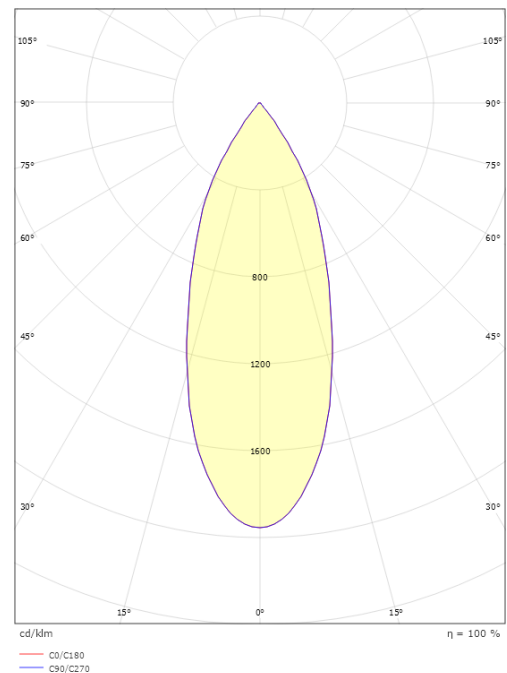

Light technic

Type of light source: LED
Luminous flux: 700lm
Efficacy: 47 lm/W
Colour temperature: 3000K
Colour rendering (CRI): Ra 98
MacAdams factor: SDCM: 2
Lifetime: L90/B10>100,000
Light distribution: Direct
Optic: Reflector
Beam angle: 36°

Materials and finish

Housing: Aluminium
Colour: White (RAL 9003)
Optics: UV-stabilized polycarbonate

Mounting/Connection

Mounting: Recessed, Indoor

Dimensions

Length (mm) L: 135
Width (mm) W: 39
Height (mm) H: 135
Cut-out (mm): 83
Distance to flammable materials: 10mm
Weight (kg) gross/net: 0.579 / 0.478

Packaging

Packing dimensions (mm): 215 x 100 x 105

7 0 2 1 9 8 3 2 0 7 0 8 1