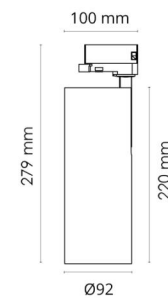

### Mounting/Connection

Mounting: Surface, Indoor

### Dimensions

Height (mm) H: 220  
 Diameter (mm) D: 92  
 Weight (kg) gross/net: 1.27 / 1.109

### Packaging

Packing dimensions (mm): 295 x 100 x 107

cd/km  
 — C0/C180  
 — C90/C270

7 0 2 1 9 8 3 1 4 4 7 6 8