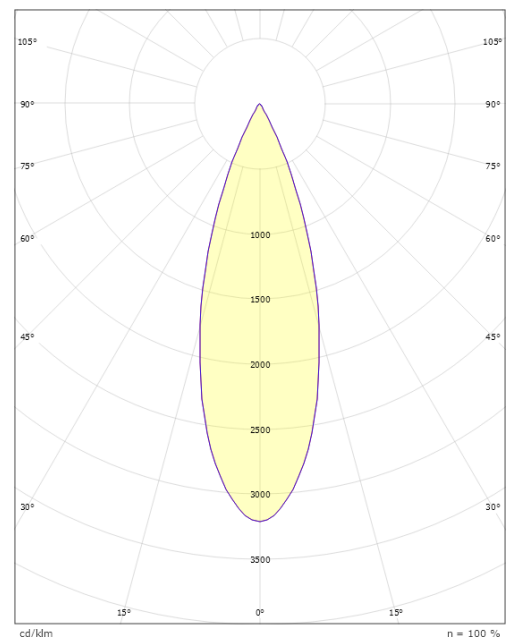

Tube ECO

Tube ECO Black 2410lm 4000K Ra>90 Trailing edge dimming

Article code: 314476
EAN: 7021983144768
Replaces: 314471, 314473

Electrical

System wattage: 26W
Voltage: 220-240V
Max. luminaires per circuit breaker: B10: 25, B16: 41, C10: 25, C16: 41

Light technic

Type of light source: LED
Luminous flux: 2410lm
Efficacy: 93 lm/W
Colour temperature: 4000K
Colour rendering (CRI): Ra>90
MacAdams factor: SDCM: 3
Lifetime: L90/B10>100,000
Maximum ambient temperature: 35°C
Lifetime at max ambient temperature: L90/B10>50,000
Light distribution: Direct
Beam angle: 32°
UGR: UGR<10

Control/Dimming

Type: Trailing edge dimming

Protection

Luminaire class: Class I

Energy and approvals

Contains light source of energy class: E
Breeam: Fulfils Hea 01 for flicker free lighting
BVB: Yes

Materials and finish

Housing: Aluminium
Colour: Black
Optics: Aluminium / PC Polycarbonat

Mounting/Connection

Mounting: Surface, Indoor

Dimensions

Height (mm) H: 220
Diameter (mm) D: 92
Weight (kg) gross/net: 1.27 / 1.109

Packaging

Packing dimensions (mm): 295 x 100 x 107

cd/km
— C0/C180
— C90/C270

7 0 2 1 9 8 3 1 4 4 7 6 8