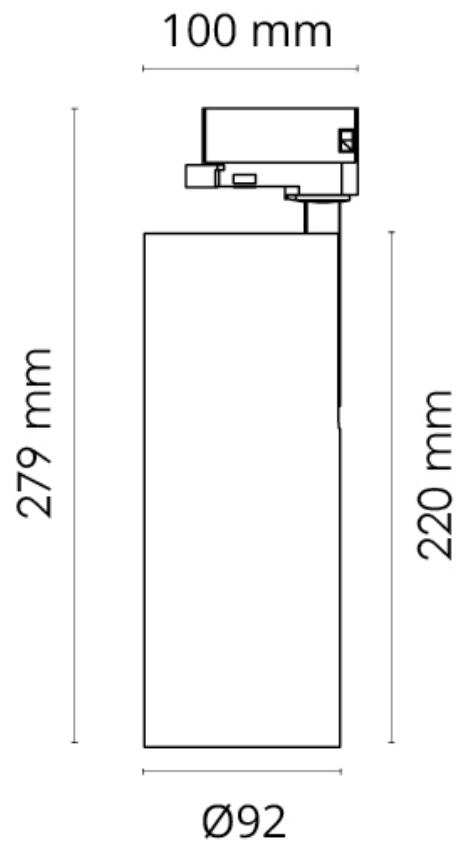

Tube Eco DALI

For line drawing dimensions please see each single article codes on next page