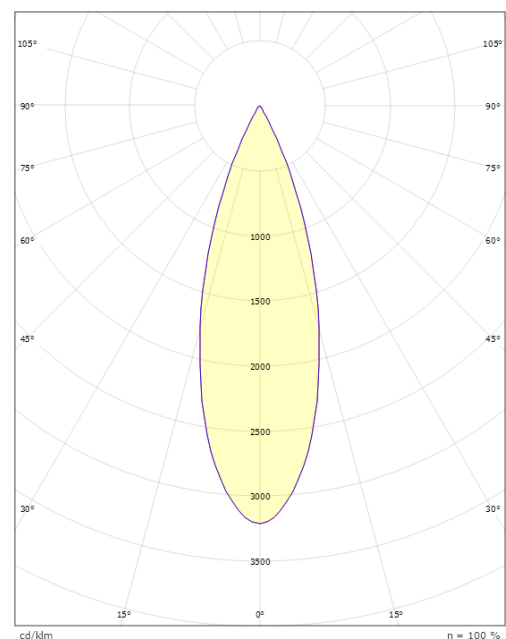

Tube Eco 3-Circuit

Tube Eco 3-Circuit Black 2280lm 3000K Ra>90 DALI-2

Article code: 312452
 EAN: 7021983124524

Electrical

System wattage: 26W
 Voltage: 220-240V
 Frequency (Hz): 50/60Hz
 Max. luminaires per circuit breaker: B10: 31, B16: 50, C10: 52, C16: 85

Light technic

Type of light source: LED
 Luminous flux: 2280lm
 Efficacy: 88 lm/W
 Colour temperature: 3000K
 Colour rendering (CRI): Ra>90
 MacAdams factor: SDCM: 3
 Lifetime: L90/B10>100,000
 Maximum ambient temperature: 35°C
 Lifetime at max ambient temperature: L90/B10>50,000
 Light distribution: Direct
 Optic: Reflector
 Beam angle: 32°

Mounting/Connection

Mounting: Surface, Indoor
 Connection: ShopLine DALI track (adapter included)

Dimensions

Height (mm) H: 220
 Diameter (mm) D: 92
 Weight (kg) gross/net: 1.35 / 1.16

Packaging

Packing dimensions (mm): 306 x 142 x 105

7 0 2 1 9 8 3 1 2 4 5 2 4