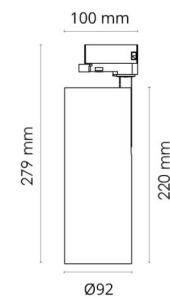

Light technic

Type of light source: LED
 Luminous flux: 2280lm
 Efficacy: 88 lm/W
 Colour temperature: 3000K
 Colour rendering (CRI): Ra>90
 MacAdams factor: SDCM: 3
 Lifetime: L90/B10>100,000
 Maximum ambient temperature: 35°C
 Lifetime at max ambient temperature: L90/B10>50,000
 Light distribution: Direct
 Optic: Reflector
 Beam angle: 32°

Mounting/Connection

Mounting: Surface, Indoor
 Connection: ShopLine DALI track (adapter included)

Dimensions

Height (mm) H: 220
 Diameter (mm) D: 92
 Weight (kg) gross/net: 1.35 / 1.16

Packaging

Packing dimensions (mm): 306 x 142 x 105