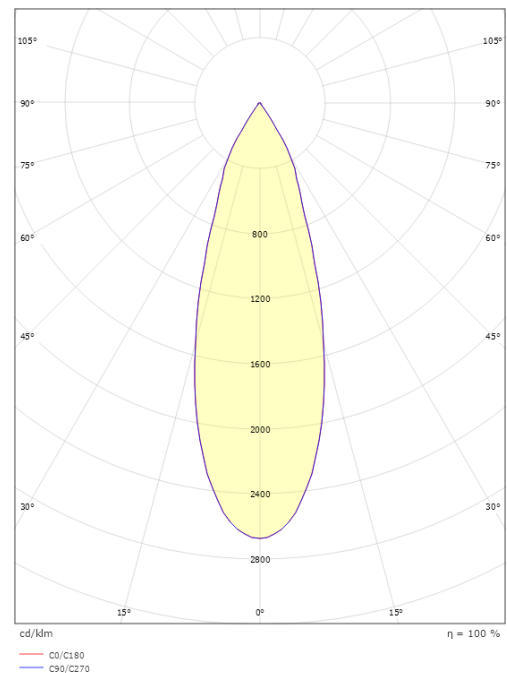

Tube Compact

Tube Compact Black 2600lm 3000K Ra>90 On/Off

Article code: 320705
EAN: 7021983207050

Electrical

System wattage: 30W
Voltage: 220-240V
Max. luminaires per circuit breaker: B10: 15, B16: 25, C10: 42, C16: 26

Light technic

Type of light source: LED
Luminous flux: 2600lm
Efficacy: 87 lm/W
Colour temperature: 3000K
Colour rendering (CRI): Ra>90
MacAdams factor: SDCM: 3
Lifetime: L80/B10>50,000
Light distribution: Direct
Beam angle: 36°

Control/Dimming

Type: On/Off

Protection

Luminaire class: Class I
IP Class: IP20

Energy and approvals

Breem: Fulfils Hea 01 for flicker free lighting

Materials and finish

Housing: Aluminium
Colour: Black
Optics: Glass

Dimensions

Height (mm) H: 140
Diameter (mm) D: 100
Weight (kg) gross/net: 1.107 / 0.994

Packaging

Packing dimensions (mm): 210 x 170 x 110

7 0 2 1 9 8 3 2 0 7 0 5 0