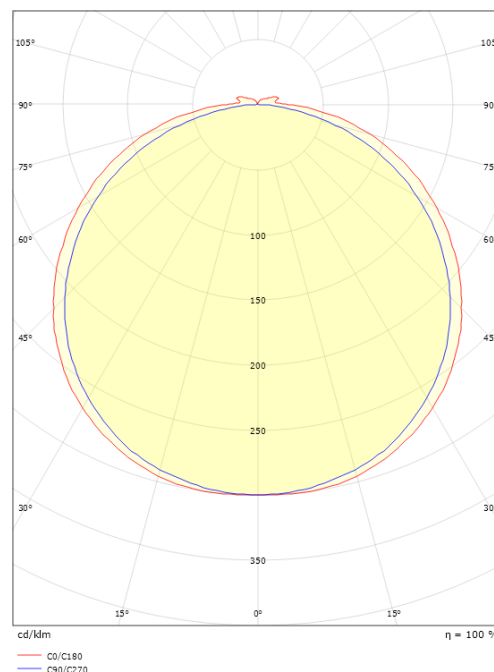

StripLine

StripLine 10m 1368lm/m 2700K Ra>90

Article code: 391417
EAN: 7021983914170

Electrical

Wattage: 15W/m
System wattage: 15W
Voltage: 24V

Light technic

Type of light source: LED
Luminous flux: 1368lm/m
Efficacy: 91 lm/W
Colour temperature: 2700K
Colour rendering (CRI): Ra>90
MacAdams factor: SDCM: 2
Lifetime: L80/B10>50,000
Light distribution: Direct
Beam angle: 120°

Protection

Luminaire class: Class III

Energy and approvals

Energy efficiency class: F

Materials and finish

Optics: Polyuretan (PU)

Mounting/Connection

Mounting: Surface, Indoor / Outdoor
Module: 10m
Cable: Cable 2x5m

Dimensions

Length (mm) L: 10000
Width (mm) W: 12
Height (mm) H: 3.2
Weight (kg) gross/net: 0.965 / 0.765

Packaging

Packing dimensions (mm): 233 x 225 x 46

7 0 2 1 9 8 3 9 1 4 1 7 0