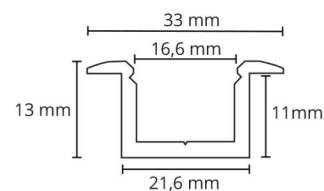

StripLine

StripLine 1,8m White profile recessed

Article code: 391430
EAN: 7021983914309

Materials and finish

Housing: Aluminium
Optics: UV-stabilized polycarbonate

Mounting/Connection

Mounting: Indoor / Outdoor
Module: 1,8m

Dimensions

Length (mm) L: 1800
Width (mm) W: 33
Height (mm) H: 13
Weight (kg) gross/net: 0.98 / 0.64

Packaging

Packing dimensions (mm): 1850 x 35 x 15

7 0 2 1 9 8 3 9 1 4 3 0 9