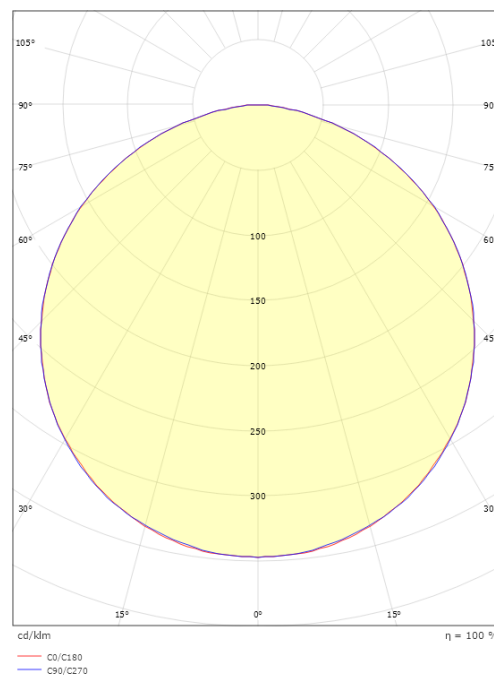

StripLine

StripLine 1,8m White profile recessed

Article code: 391430
EAN: 7021983914309

Materials and finish

Housing: Aluminium
Optics: UV-stabilized polycarbonate

Mounting/Connection

Mounting: Indoor / Outdoor
Module: 1,8m

Dimensions

Length (mm) L: 1800
Width (mm) W: 33
Height (mm) H: 13
Weight (kg) gross/net: 0.98 / 0.64

Packaging

Packing dimensions (mm): 1850 x 35 x 15

7 0 2 1 9 8 3 9 1 4 3 0 9