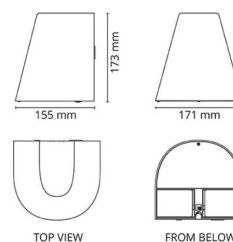

Spike Black Uplight w/ outlet 930lm 3000K Ra>80 Trailing edge dimming

Article code: 614914
 EAN: 7021986149142

Electrical

Wattage: 10W+6W
 System wattage: 16W
 Voltage: 220-240V

Light technic

Type of light source: LED
 Socket: GU10
 Light source included: Yes
 Luminous flux: 930lm
 Efficacy: 58 lm/W
 Colour temperature: 3000K
 Colour rendering (CRI): Ra>80
 MacAdams factor: SDCM: 3
 Lifetime: L70/B50>50,000
 Light distribution: Direct
 Optic: Plastic opal/transparent
 Beam angle: 95° down / 15° up

Dimensions

Length (mm) L: 180
 Width (mm) W: 171
 Height (mm) H: 173
 Depth (D): 155
 Weight (kg) gross/net: 2.028 / 1.74

Packaging

Packing dimensions (mm): 180 x 165 x 185

cd/kdm
 C0/C180
 C90/C270

η = 100 %