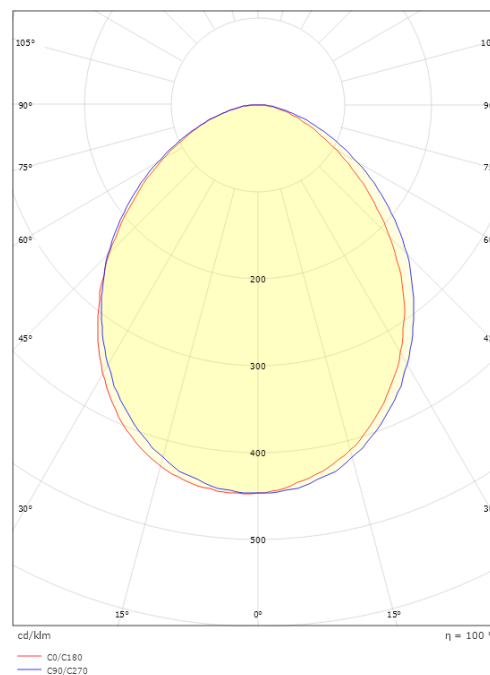

Packaging

Packing dimensions (mm): 180 x 165 x 185