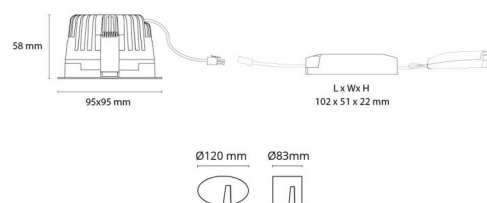

Light technic

Type of light source: LED
 Luminous flux: 890lm
 Efficacy: 74 lm/W
 Colour temperature: 3000K
 Colour rendering (CRI): Ra 98
 MacAdams factor: SDCM: 1
 Lifetime: L80/B10>100,000
 Light distribution: Direct
 Optic: Reflector
 Beam angle: 60°
 UGR: UGR<19
 Photobiological safety: RG 1

Materials and finish

Housing: Aluminium
 Colour: Black (RAL 9004)

Mounting/Connection

Mounting: Recessed, Indoor
 Connection: Screwless terminal block

Dimensions

Length (mm) L: 95
 Width (mm) W: 95
 Height (mm) H: 58
 Depth (D): 57
 Cut-out (mm): 83
 Ceiling void depth (mm): 57
 Weight (kg) gross/net: 0.498 / 0.436

Packaging

Packing dimensions (mm): 170 x 280 x 100

7 0 2 1 9 8 9 0 3 2 5 1 9