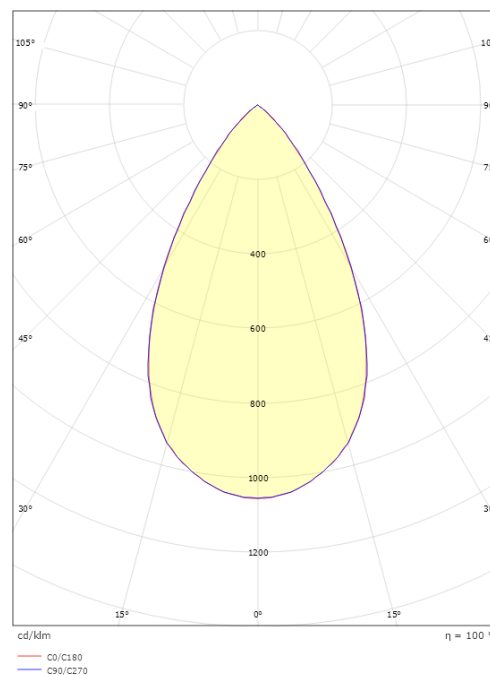

Light technic

Type of light source: LED
 Luminous flux: 890lm
 Efficacy: 74 lm/W
 Colour temperature: 3000K
 Colour rendering (CRI): Ra 98
 MacAdams factor: SDCM: 1
 Lifetime: L80/B10>100,000
 Light distribution: Direct
 Optic: Reflector
 Beam angle: 60°
 UGR: UGR<19
 Photobiological safety: RG 1

Materials and finish

Housing: Aluminium
 Colour: Black (RAL 9004)

Mounting/Connection

Mounting: Recessed, Indoor
 Connection: Screwless terminal block

Dimensions

Length (mm) L: 95
 Width (mm) W: 95
 Height (mm) H: 58
 Depth (D): 57
 Cut-out (mm): 83
 Ceiling void depth (mm): 57
 Weight (kg) gross/net: 0.498 / 0.436

Packaging

Packing dimensions (mm): 170 x 280 x 100

7 0 2 1 9 8 9 0 3 2 5 1 9