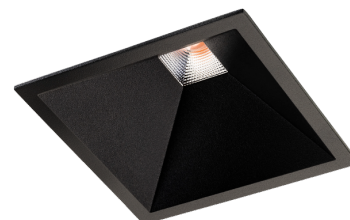

Soft Square

Soft Square Black 890lm 3000K Ra 98 Trailing edge dimming

Article code: 903251
EAN: 7021989032519

Electrical

System wattage: 12W
Voltage: 220-240V
Frequency (Hz): 50/60Hz
Max. luminaires per circuit breaker: B10: 19, B16: 30, C10: 31, C16: 51

Light technic

Type of light source: LED
Luminous flux: 890lm
Efficacy: 74 lm/W
Colour temperature: 3000K
Colour rendering (CRI): Ra 98
MacAdams factor: SDCM: 1
Lifetime: L80/B10>100,000
Light distribution: Direct
Optic: Reflector
Beam angle: 60°
UGR: UGR<19
Photobiological safety: RG 1

Control/Dimming

Type: Trailing edge dimming

Protection

Luminaire class: Class II SELV
IK Class: IK10
IP Class: IP43/IP20

Energy and approvals

Contains light source of energy class: F
Breeam: Fulfils Hea 01 for flicker free lighting

Materials and finish

Housing: Aluminium
Colour: Black (RAL 9004)

Mounting/Connection

Mounting: Recessed, Indoor
Connection: Screwless terminal block

Dimensions

Length (mm) L: 95
Width (mm) W: 95
Height (mm) H: 58
Depth (D): 57
Cut-out (mm): 83
Ceiling void depth (mm): 57
Weight (kg) gross/net: 0.498 / 0.436

Packaging

Packing dimensions (mm): 170 x 280 x 100

7 0 2 1 9 8 9 0 3 2 5 1 9