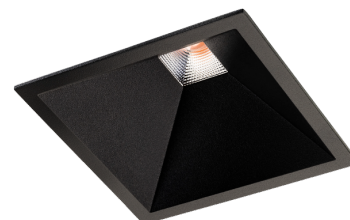

Soft Square

Soft Square Black 880lm 2700K Ra 98 Trailing edge dimming

Article code: 903250
EAN: 7021989032502

Electrical

System wattage: 12W
Voltage: 220-240V
Frequency (Hz): 50/60Hz
Max. luminaires per circuit breaker: B10: 43, B16: 69, C10: 43, C16: 69

Light technic

Type of light source: LED
Luminous flux: 880lm
Efficacy: 73 lm/W
Colour temperature: 2700K
Colour rendering (CRI): Ra 98
MacAdams factor: SDCM: 1
Lifetime: L80/B10>100,000
Light distribution: Direct
Optic: Reflector
Beam angle: 60°
UGR: UGR<19
Photobiological safety: RG 1

Control/Dimming

Type: Trailing edge dimming

Protection

Luminaire class: Class II SELV
IK Class: IK10
IP Class: IP43/IP20

Energy and approvals

Contains light source of energy class: F
Breeam: Fulfils Hea 01 for flicker free lighting

Materials and finish

Housing: Aluminium
Colour: Black (RAL 9004)

Mounting/Connection

Mounting: Recessed, Indoor
Connection: Screwless terminal block

Dimensions

Length (mm) L: 95
Width (mm) W: 95
Height (mm) H: 58
Depth (D): 57
Cut-out (mm): 83
Ceiling void depth (mm): 57
Weight (kg) gross/net: 0.498 / 0.436