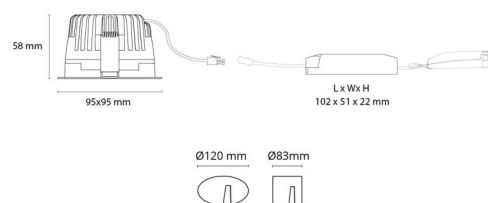

Soft Square

Soft Square Black 880lm 2700K Ra 98 Trailing edge dimming

Article code: 903250
EAN: 7021989032502

Electrical

System wattage: 12W
Voltage: 220-240V
Frequency (Hz): 50/60Hz
Max. luminaires per circuit breaker: B10: 43, B16: 69, C10: 43, C16: 69

Light technic

Type of light source: LED
Luminous flux: 880lm
Efficacy: 73 lm/W
Colour temperature: 2700K
Colour rendering (CRI): Ra 98
MacAdams factor: SDCM: 1
Lifetime: L80/B10>100,000
Light distribution: Direct
Optic: Reflector
Beam angle: 60°
UGR: UGR<19
Photobiological safety: RG 1

Materials and finish

Housing: Aluminium
Colour: Black (RAL 9004)

Mounting/Connection

Mounting: Recessed, Indoor
Connection: Screwless terminal block

Dimensions

Length (mm) L: 95
Width (mm) W: 95
Height (mm) H: 58
Depth (D): 57
Cut-out (mm): 83
Ceiling void depth (mm): 57
Weight (kg) gross/net: 0.498 / 0.436

Packaging

Packing dimensions (mm): 170 x 280 x 100