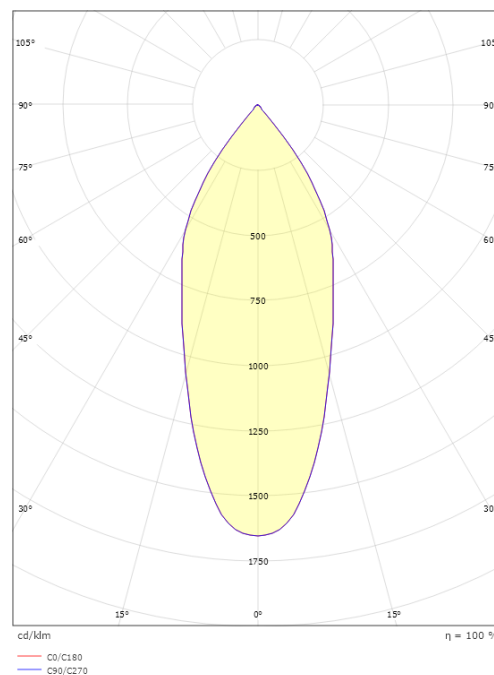

Light technic

Type of light source: LED
Luminous flux: 740lm
Efficacy: 67 lm/W
Colour temperature: 2700K
Colour rendering (CRI): Ra 98
MacAdams factor: SDCM: 2
Lifetime: L90/B10>100,000
Light distribution: Direct
Optic: Reflector
Beam angle: 42°

Height (mm) H: 52
Diameter (mm) D: 90
Cut-out (mm): 83
Ceiling void depth (mm): 51
Distance to flammable materials: 10mm
Weight (kg) gross/net: 0.44 / 0.38

Packaging

Packing dimensions (mm): 130 x 115 x 85