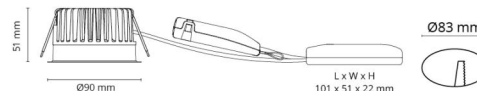

Light technic

Type of light source: LED
Luminous flux: 740lm
Efficacy: 67 lm/W
Colour temperature: 2700K
Colour rendering (CRI): Ra 98
MacAdams factor: SDCM: 2
Lifetime: L90/B10>100,000
Light distribution: Direct
Optic: Reflector
Beam angle: 42°

Materials and finish

Housing: Aluminium
Colour: Black (RAL 9004)
Optics: Tempered glass

Mounting/Connection

Mounting: Recessed, Indoor / Outdoor
Connection: 3 pol Linect / screwless terminal block

Dimensions

Height (mm) H: 52
Diameter (mm) D: 90
Cut-out (mm): 83
Ceiling void depth (mm): 51
Distance to flammable materials: 10mm
Weight (kg) gross/net: 0.44 / 0.38

Packaging

Packing dimensions (mm): 130 x 115 x 85