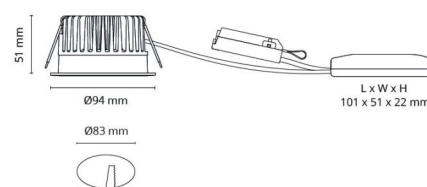

Light technic

Type of light source: LED
Luminous flux: 550lm
Efficacy: 69 lm/W
Colour temperature: 2000-2800K
Colour rendering (CRI): Ra 98
MacAdams factor: SDCM: 3
Lifetime: L90/B10>50,000
Light distribution: Direct
Optic: Glass Clear
Beam angle: 42°
UGR: UGR<19

Housing: Aluminium
Colour: Matte white (RAL 9003)
Optics: Tempered glass

Mounting/Connection

Mounting: Recessed, Indoor / Outdoor
Connection: 5 pol Linect / screwless terminal block

Dimensions

Height (mm) H: 53
Diameter (mm) D: 94
Cut-out (mm): 83
Ceiling void depth (mm): 51
Distance to flammable materials: 0mm
Weight (kg) gross/net: 0.7 / 0.58

Packaging

Packing dimensions (mm): 110 x 110 x 110

7 0 2 1 9 8 9 0 3 2 3 1 1