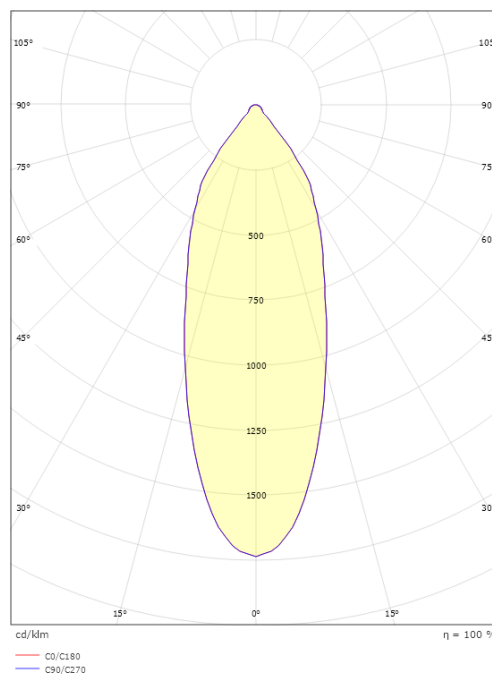

Soft IsoSafe DimToWarm

Soft IsoSafe DimToWarm White 550lm 2000-2800K Ra 98 DALI

Article code: 903231
EAN: 7021989032311

Electrical

Wattage: 7W
System wattage: 8W
Voltage: 220-240V
Max. luminaires per circuit breaker: B10: 105, B16: 168, C10: 105, C16: 168

Light technic

Type of light source: LED
Luminous flux: 550lm
Efficacy: 69 lm/W
Colour temperature: 2000-2800K
Colour rendering (CRI): Ra 98
MacAdams factor: SDCM: 3
Lifetime: L90/B10>50,000
Light distribution: Direct
Optic: Glass Clear
Beam angle: 42°
UGR: UGR<19

Control/Dimming

Type: DALI

Protection

Luminaire class: Class II
IP Class: IP54

Energy and approvals

Contains light source of energy class: F
Breeam: Fulfils Hea 01 for flicker free lighting

Materials and finish

Housing: Aluminium
Colour: Matte white (RAL 9003)
Optics: Tempered glass

Mounting/Connection

Mounting: Recessed, Indoor / Outdoor
Connection: 5 pol Linect / screwless terminal block

Dimensions

Height (mm) H: 53
Diameter (mm) D: 94
Cut-out (mm): 83
Ceiling void depth (mm): 51
Distance to flammable materials: 0mm
Weight (kg) gross/net: 0.7 / 0.58

Packaging

Packing dimensions (mm): 110 x 110 x 110

7 0 2 1 9 8 9 0 3 2 3 1 1