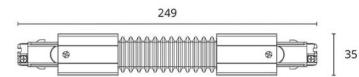

Materials and finish

Housing: Polycarbonat (PC)
Colour: Black (RAL 9004)

Mounting/Connection

Mounting: Surface, Indoor

Dimensions

Length (mm) L: 249
Width (mm) W: 35
Height (mm) H: 32
Weight (kg) gross/net: 0.192 / 0.16

Packaging

Packing dimensions (mm): 249 x 35 x 32

7 0 2 1 9 8 3 1 4 4 3 7 9