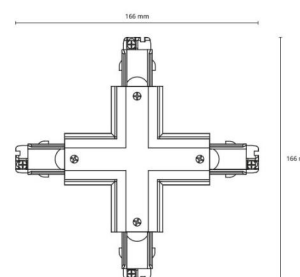

Materials and finish

Housing: Polycarbonat (PC)
Colour: Black (RAL 9004)

Mounting/Connection

Mounting: Surface, Indoor

Dimensions

Length (mm) L: 166
Width (mm) W: 166
Height (mm) H: 32
Weight (kg) gross/net: 0.274 / 0.23

Packaging

Packing dimensions (mm): 166 x 166 x 36

7 0 2 1 9 8 3 1 4 4 3 5 5