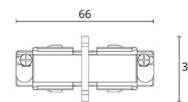

Materials and finish

Housing: Polycarbonat (PC)
Colour: Black (RAL 9004)

Mounting/Connection

Mounting: Surface, Indoor

Dimensions

Length (mm) L: 66
Width (mm) W: 35
Weight (kg) gross/net: 0.036 / 0.016

Packaging

Packing dimensions (mm): 66 x 35 x 36

7 0 2 1 9 8 3 1 4 4 2 9 4