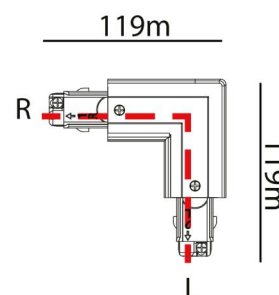

Housing: Polycarbonat (PC)
Colour: Black (RAL 9004)

Mounting/Connection

Mounting: Surface, Indoor

Dimensions

Length (mm) L: 119
Width (mm) W: 119
Height (mm) H: 32
Weight (kg) gross/net: 0.13 / 0.125

Packaging

Packing dimensions (mm): 119 x 119 x 32

7 0 2 1 9 8 3 1 2 5 1 7 0