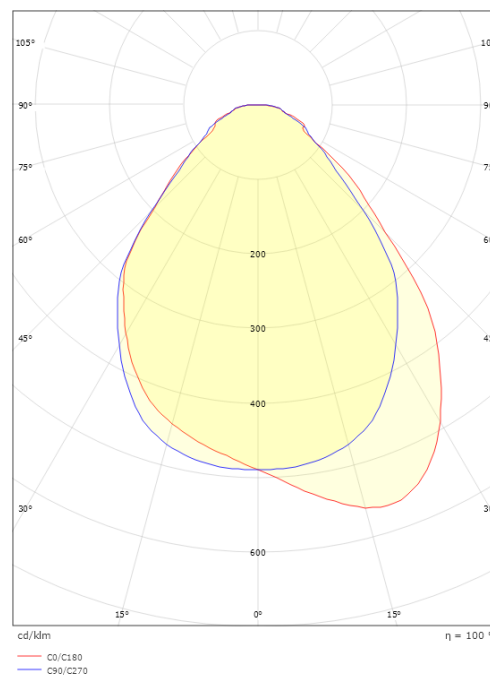

Sense ECO

Sense ECO 300x1200 White Opalprism 4000K Ra>80

Article code: 212225
EAN: 7021982122255

Light technic

Type of light source: LED
Colour temperature: 4000K
Colour rendering (CRI): Ra>80
MacAdams factor: SDCM: 3
Lifetime: L80/B20>50,000
Light distribution: Direct
Optic: Opalprism
Beam angle: 110°
Photobiological safety: RG 0

Protection

Luminaire class: Class III

Energy and approvals

Contains light source of energy class: D
BVB: Yes

Materials and finish

Housing: Aluminium
Colour: White smooth (Ral 9016 gloss 30)
Optics: Acrylic (PMMA)

Mounting/Connection

Mounting: Recessed, Indoor
Module: 300x1200 Exposed T-carrier 15/24mm
Connection: Quick connector

Dimensions

Length (mm) L: 1197
Width (mm) W: 297
Height (mm) H: 10
Weight (kg) gross/net: 3.86 / 3

Packaging

Packing dimensions (mm): 1230 x 320 x 33

7 0 2 1 9 8 2 1 2 2 5 5