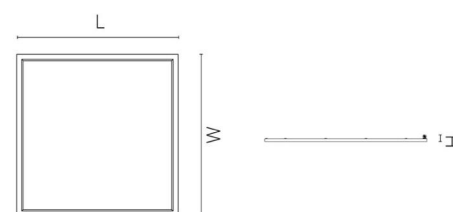

Sense ECO

Sense ECO 300x1200 White Opalprism 4000K Ra>80

Article code: 212225
EAN: 7021982122255

Light technic

Type of light source: LED
Colour temperature: 4000K
Colour rendering (CRI): Ra>80
MacAdams factor: SDCM: 3
Lifetime: L80/B20>50,000
Light distribution: Direct
Optic: Opalprism
Beam angle: 110°
Photobiological safety: RG 0

Protection

Luminaire class: Class III

Energy and approvals

Contains light source of energy class: D
BVB: Yes

Materials and finish

Housing: Aluminium
Colour: White smooth (Ral 9016 gloss 30)
Optics: Acrylic (PMMA)

Mounting/Connection

Mounting: Recessed, Indoor
Module: 300x1200 Exposed T-carrier 15/24mm
Connection: Quick connector

Dimensions

Length (mm) L: 1197
Width (mm) W: 297
Height (mm) H: 10
Weight (kg) gross/net: 3.86 / 3

Packaging

Packing dimensions (mm): 1230 x 320 x 33

7 0 2 1 9 8 2 1 2 2 5 5