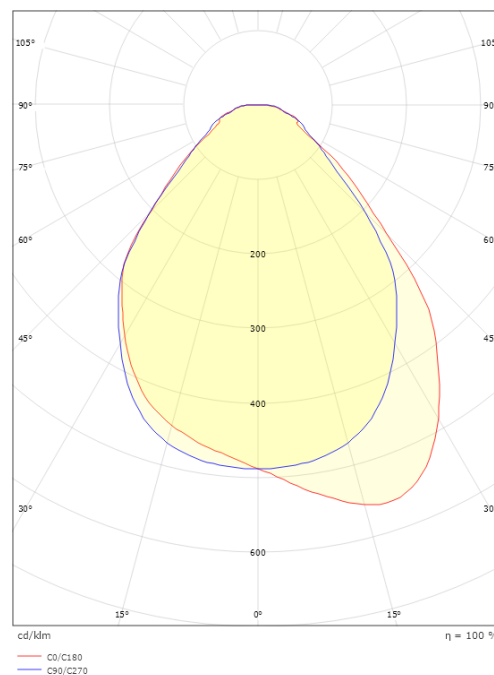

Sense ECO

Sense ECO 300x1200 White Opalprism 3000K Ra>80

Article code: 212224
EAN: 7021982122248

Light technic

Type of light source: LED
Colour temperature: 3000K
Colour rendering (CRI): Ra>80
MacAdams factor: SDCM: 3
Lifetime: L80/B20>50,000
Light distribution: Direct
Optic: Opalprism
Beam angle: 110°
Photobiological safety: RG 0

Protection

Luminaire class: Class III
IK Class: IK10
IP Class: IP40

Energy and approvals

Contains light source of energy class: D
BVB: Yes

Materials and finish

Housing: Aluminium
Colour: White smooth (Ral 9016 gloss 30)
Optics: Acrylic (PMMA)

Mounting/Connection

Mounting: Recessed, Indoor
Module: 300x1200 Exposed T-carrier 15/24mm
Connection: Quick connector

Dimensions

Length (mm) L: 1197
Width (mm) W: 297
Height (mm) H: 10
Weight (kg) gross/net: 3.86 / 3

Packaging

Packing dimensions (mm): 1230 x 320 x 33

7 0 2 1 9 8 2 1 2 2 2 4 8