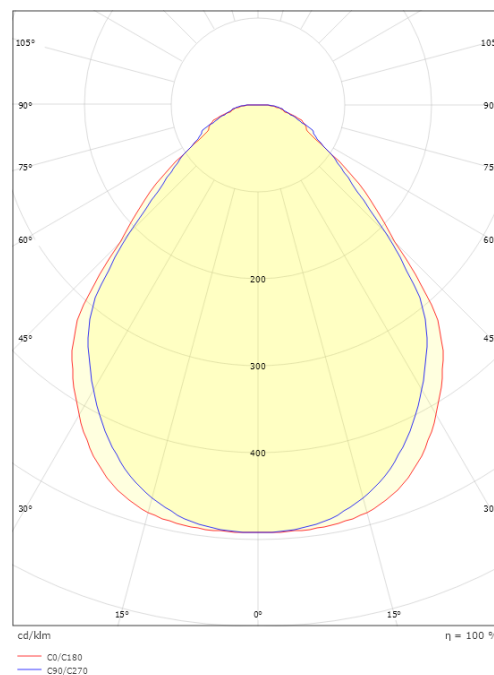

Sense ECO

Sense ECO 600x600 White Opalprism 3000K Ra>80

Article code: 212222
EAN: 7021982122224

Light technic

Type of light source: LED
Colour temperature: 3000K
Colour rendering (CRI): Ra>80
MacAdams factor: SDCM: 3
Lifetime: L80/B20>50,000
Lifetime: L90>50,000
Light distribution: Direct
Optic: Opalprism
Beam angle: 110°
Photobiological safety: RG 0

Mounting/Connection

Mounting: Recessed, Indoor
Module: 600x600 Exposed T-carrier 15/24mm
Connection: Quick connector

Dimensions

Length (mm) L: 595
Width (mm) W: 595
Height (mm) H: 10
Weight (kg) gross/net: 3.05 / 3

Packaging

Packing dimensions (mm): 628 x 630 x 33

7 0 2 1 9 8 2 1 2 2 2 4