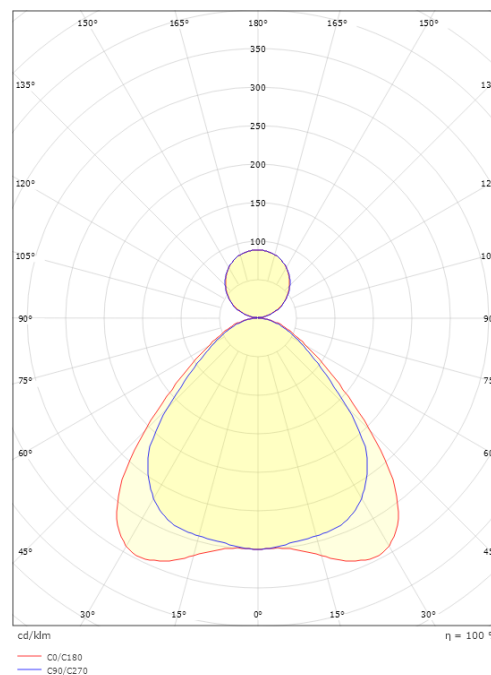

Sense Air

Sense Air White 3500lm 3000K Ra>80 On/Off

Article code: 212240
EAN: 7021982122408

Electrical

System wattage: 36W
Max. luminaires per circuit breaker: B10: 14, B16: 23, C10: 22, C16: 36
Leakage current (mA): 0.31

Light technic

Type of light source: LED
Luminous flux: 3500lm
Efficacy: 97 lm/W
Colour temperature: 3000K
Colour rendering (CRI): Ra>80
MacAdams factor: SDCM: 3
Lifetime: L80/B20>100,000
Lifetime: L90>50,000
Light distribution: Direct/Indirect 70/30%
Optic: Opalprism
UGR: UGR<19
Photobiological safety: RG 0

Control/Dimming

Type: On/Off

Protection

Luminaire class: Class I
IP Class: IP20

Energy and approvals

Contains light source of energy class: C
Breeam: Fulfils Hea 01 for flicker free lighting

Materials and finish

Housing: Steel, Aluminium
Colour: White
Optics: Acrylic (PMMA)

Mounting/Connection

Mounting: Suspended, Indoor
Wire set: 2x2m wire kit
Connection: Screwless terminal block

Dimensions

Length (mm) L: 1200
Width (mm) W: 210
Height (mm) H: 13
Weight (kg) gross/net: 4.7 / 4.5

Packaging

Packing dimensions (mm): 1250 x 365 x 42

7 0 2 1 9 8 2 1 2 2 4 0 8