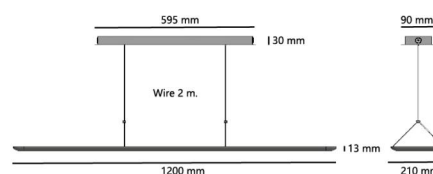

Sense Air

Sense Air White 3500lm 3000K Ra>80 On/Off

Article code: 212240
EAN: 7021982122408

Electrical

System wattage: 36W
Max. luminaires per circuit breaker: B10: 14, B16: 23, C10: 22, C16: 36
Leakage current (mA): 0.31

Light technic

Type of light source: LED
Luminous flux: 3500lm
Efficacy: 97 lm/W
Colour temperature: 3000K
Colour rendering (CRI): Ra>80
MacAdams factor: SDCM: 3
Lifetime: L80/B20>100,000
Lifetime: L90>50,000
Light distribution: Direct/Indirect 70/30%
Optic: Opalprism
UGR: UGR<19
Photobiological safety: RG 0

Control/Dimming

Type: On/Off

Protection

Luminaire class: Class I
IP Class: IP20

Energy and approvals

Contains light source of energy class: C
Breeam: Fulfils Hea 01 for flicker free lighting

Materials and finish

Housing: Steel, Aluminium
Colour: White
Optics: Acrylic (PMMA)

Mounting/Connection

Mounting: Suspended, Indoor
Wire set: 2x2m wire kit
Connection: Screwless terminal block

Dimensions

Length (mm) L: 1200
Width (mm) W: 210
Height (mm) H: 13
Weight (kg) gross/net: 4.7 / 4.5

Packaging

Packing dimensions (mm): 1250 x 365 x 42

7 0 2 1 9 8 2 1 2 2 4 0 8