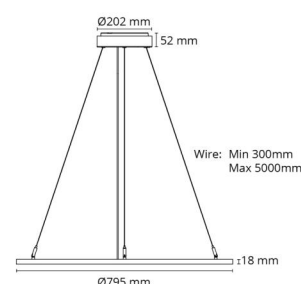

Materials and finish

Housing: Aluminium
Colour: Black (RAL 9004)
Optics: Acrylic (PMMA)

Mounting/Connection

Mounting: Suspended, Indoor
Connection: Screwless terminal block

Dimensions

Height (mm) H: 18
Diameter (mm) D: 795
Weight (kg) gross/net: 6.85 / 5.5

Packaging

Packing dimensions (mm): 1085 x 865 x 85

7 0 2 1 9 8 2 1 2 1 9 6 8