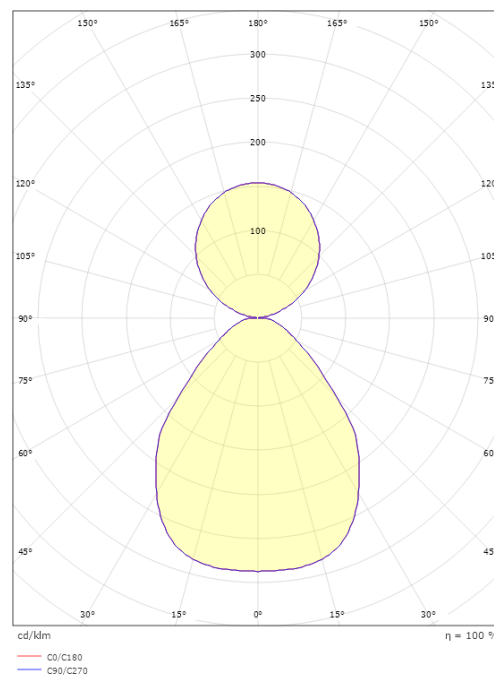

Sense 800 Pendant

Sense 800 Pendant Black 7510lm 3000K Ra>80 DALI-2 / Push Dim

Article code: 212196
EAN: 7021982121968

Electrical

System wattage: 62W
Voltage: 220-240V
Frequency (Hz): 50/60Hz
Max. luminaires per circuit breaker: B10: 18, B16: 30, C10: 31, C16: 51

Light technic

Type of light source: LED
Luminous flux: 7510lm
Efficacy: 121 lm/W
Colour temperature: 3000K
Colour rendering (CRI): Ra>80
MacAdams factor: SDCM: 3
Lifetime: L80/B20>50,000
Light distribution: Direct/Indirect 60/40%
Optic: Opalprism
Photobiological safety: RG 0

Control/Dimming

Type: DALI-2 / Push Dim

Protection

Luminaire class: Class I
IP Class: IP20

Energy and approvals

Contains light source of energy class: D
Breeam: Fulfils Hea 01 for flicker free lighting
BVB: Yes

Materials and finish

Housing: Aluminium
Colour: Black (RAL 9004)
Optics: Acrylic (PMMA)

Mounting/Connection

Mounting: Suspended, Indoor
Connection: Screwless terminal block

Dimensions

Height (mm) H: 18
Diameter (mm) D: 795
Weight (kg) gross/net: 6.85 / 5.5

Packaging

Packing dimensions (mm): 1085 x 865 x 85

7 0 2 1 9 8 2 1 2 1 9 6 8